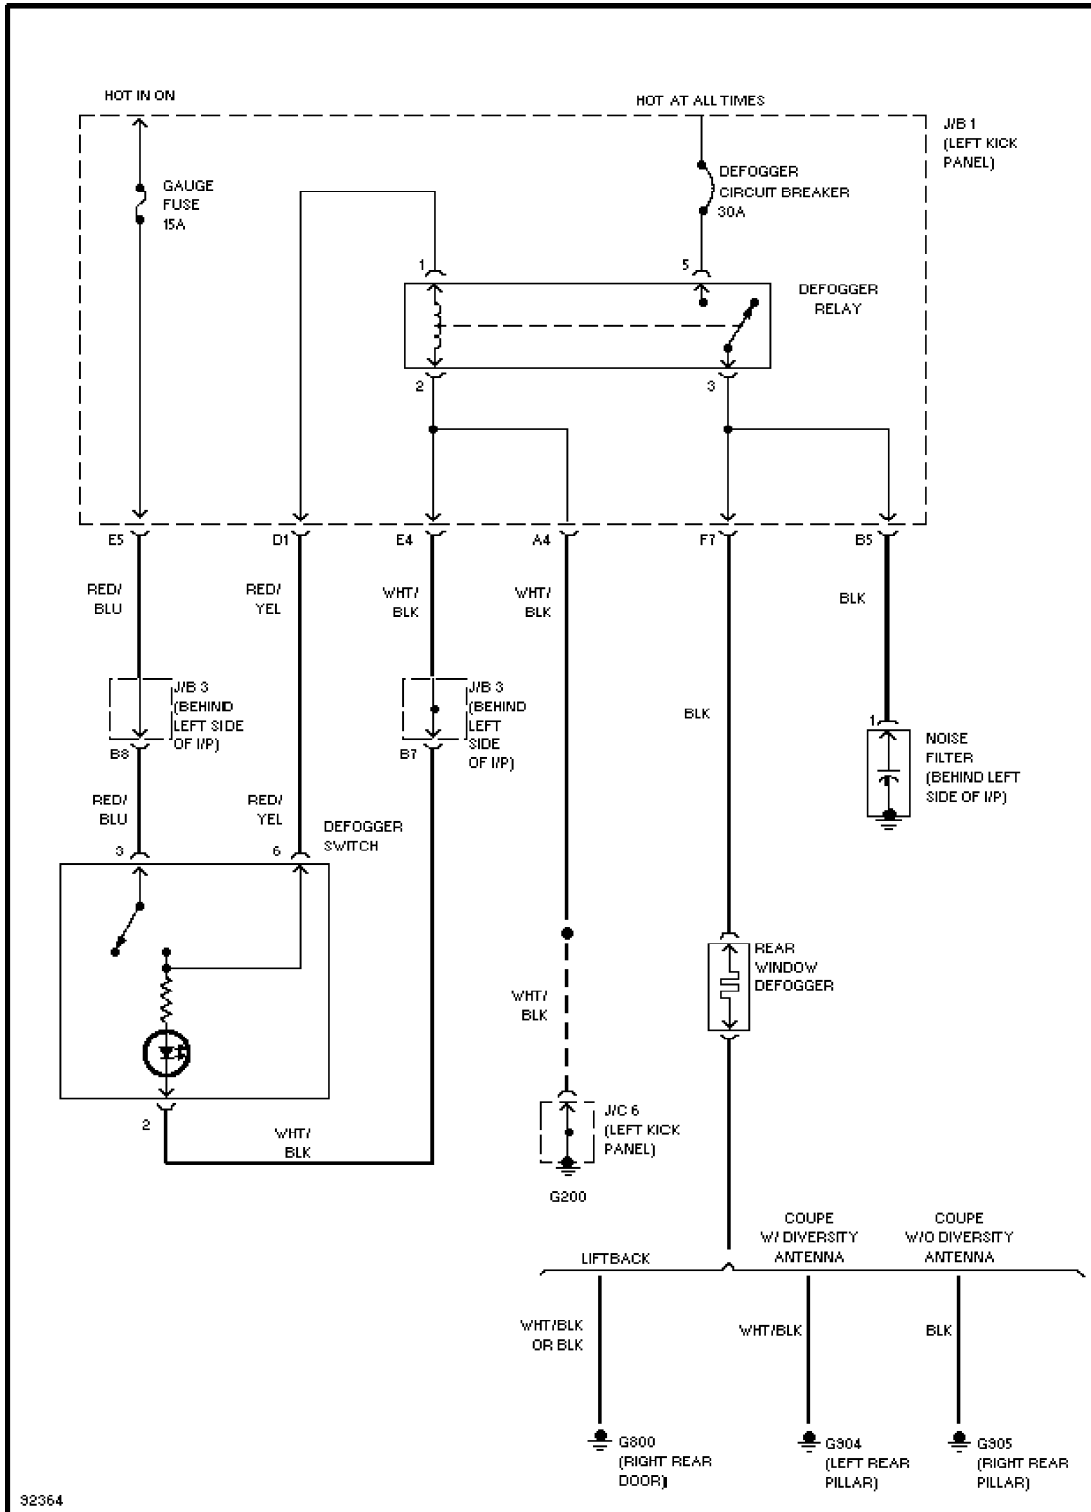

SYSTEM WIRING DIAGRAMS

1993 Toyota Celica

1993 System Wiring Diagrams
Toyota - Celica

COOLING FAN

Cooling Fan Circuit

DEFOGGERS

Defogger Circuit

HORN

Horn Circuit

POWER ANTENNA

Power Antenna Circuit

POWER DOOR LOCKS

Power Door Lock Circuit

POWER MIRRORS

Power Mirror Circuit

POWER SEATS

STARTING/CHARGING

Charging Circuit

Starting Circuit

TRANSMISSION

1.6L

1.6L, Transmission Circuit

2.2L

2.2L, Transmission Circuit