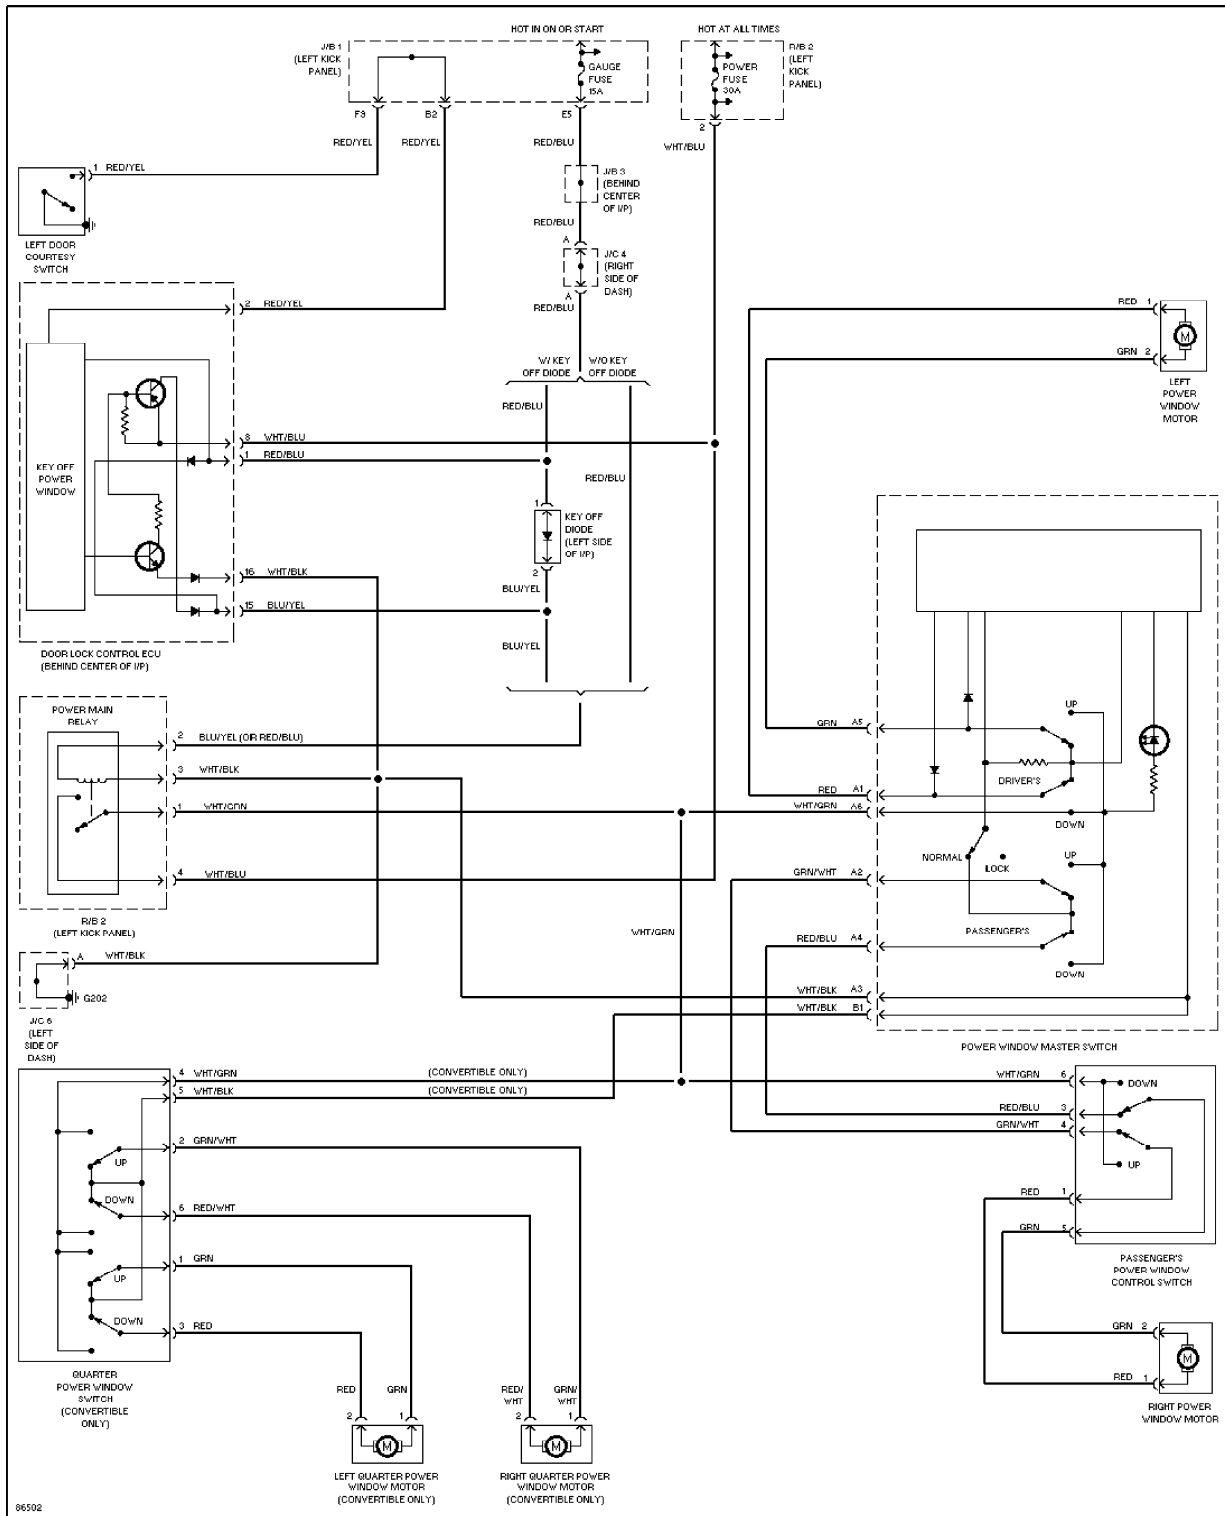

Power Window Circuit

RADIO