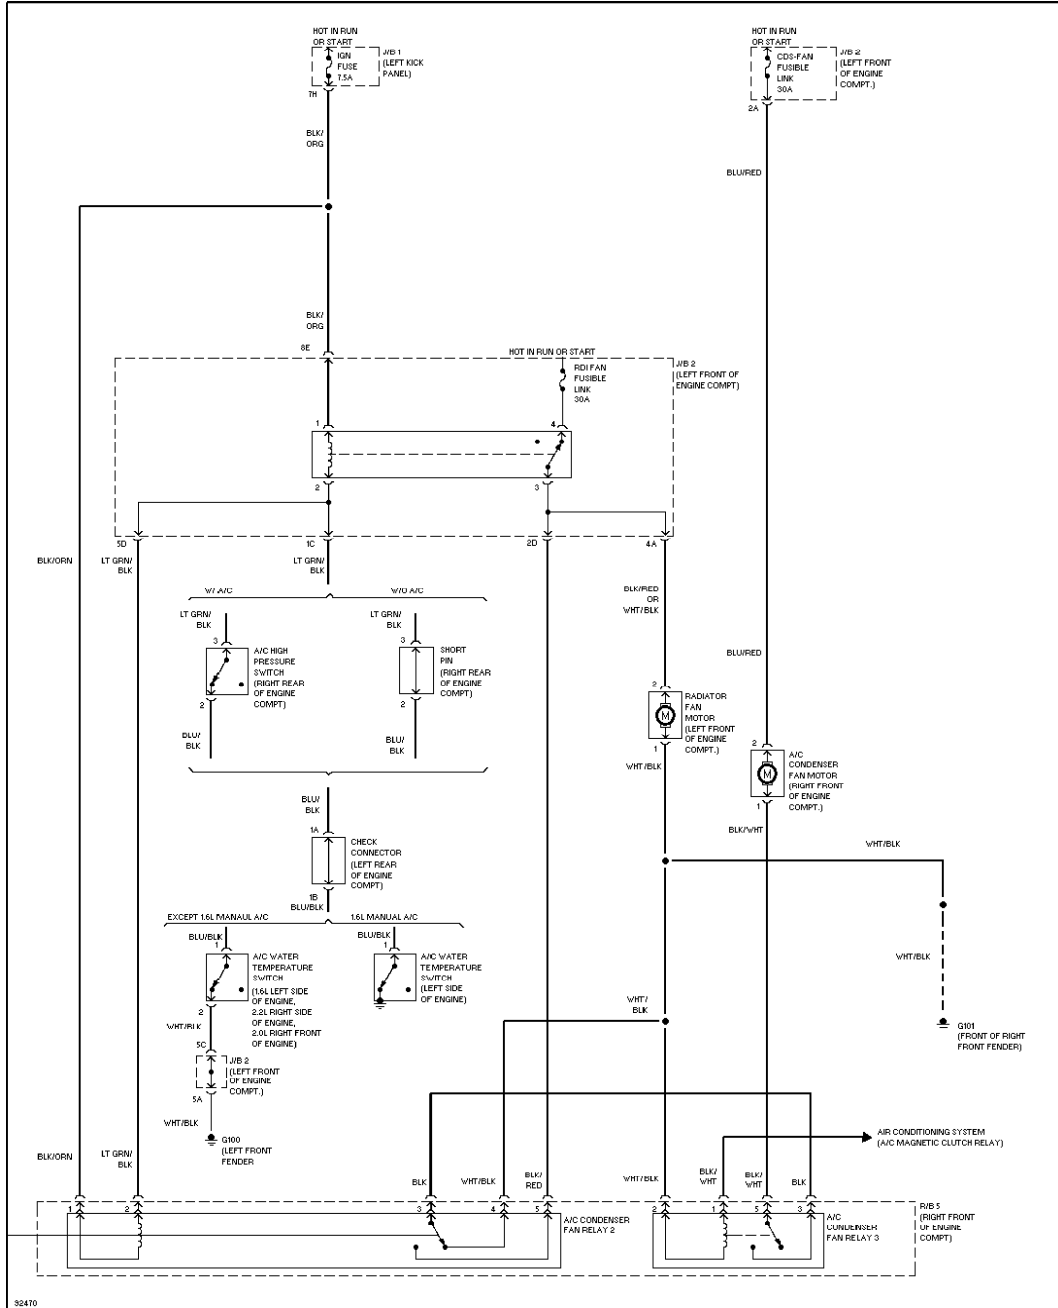

SYSTEM WIRING DIAGRAMS

1993 Toyota Celica

1993 System Wiring Diagrams
Toyota - Celica

COOLING FAN

Cooling Fan Circuit

DEFOGGERS

Defogger Circuit

HORN

Horn Circuit

POWER ANTENNA

Power Antenna Circuit

POWER DOOR LOCKS

Power Door Lock Circuit

POWER MIRRORS

Power Mirror Circuit

POWER SEATS

STARTING/CHARGING

Charging Circuit

Starting Circuit

TRANSMISSION

1.6L

1.6L, Transmission Circuit

2.2L

2.2L, Transmission Circuit

WIPER/WASHER

Front Washer/Wiper Circuit

Rear Wiper/Washer Circuit