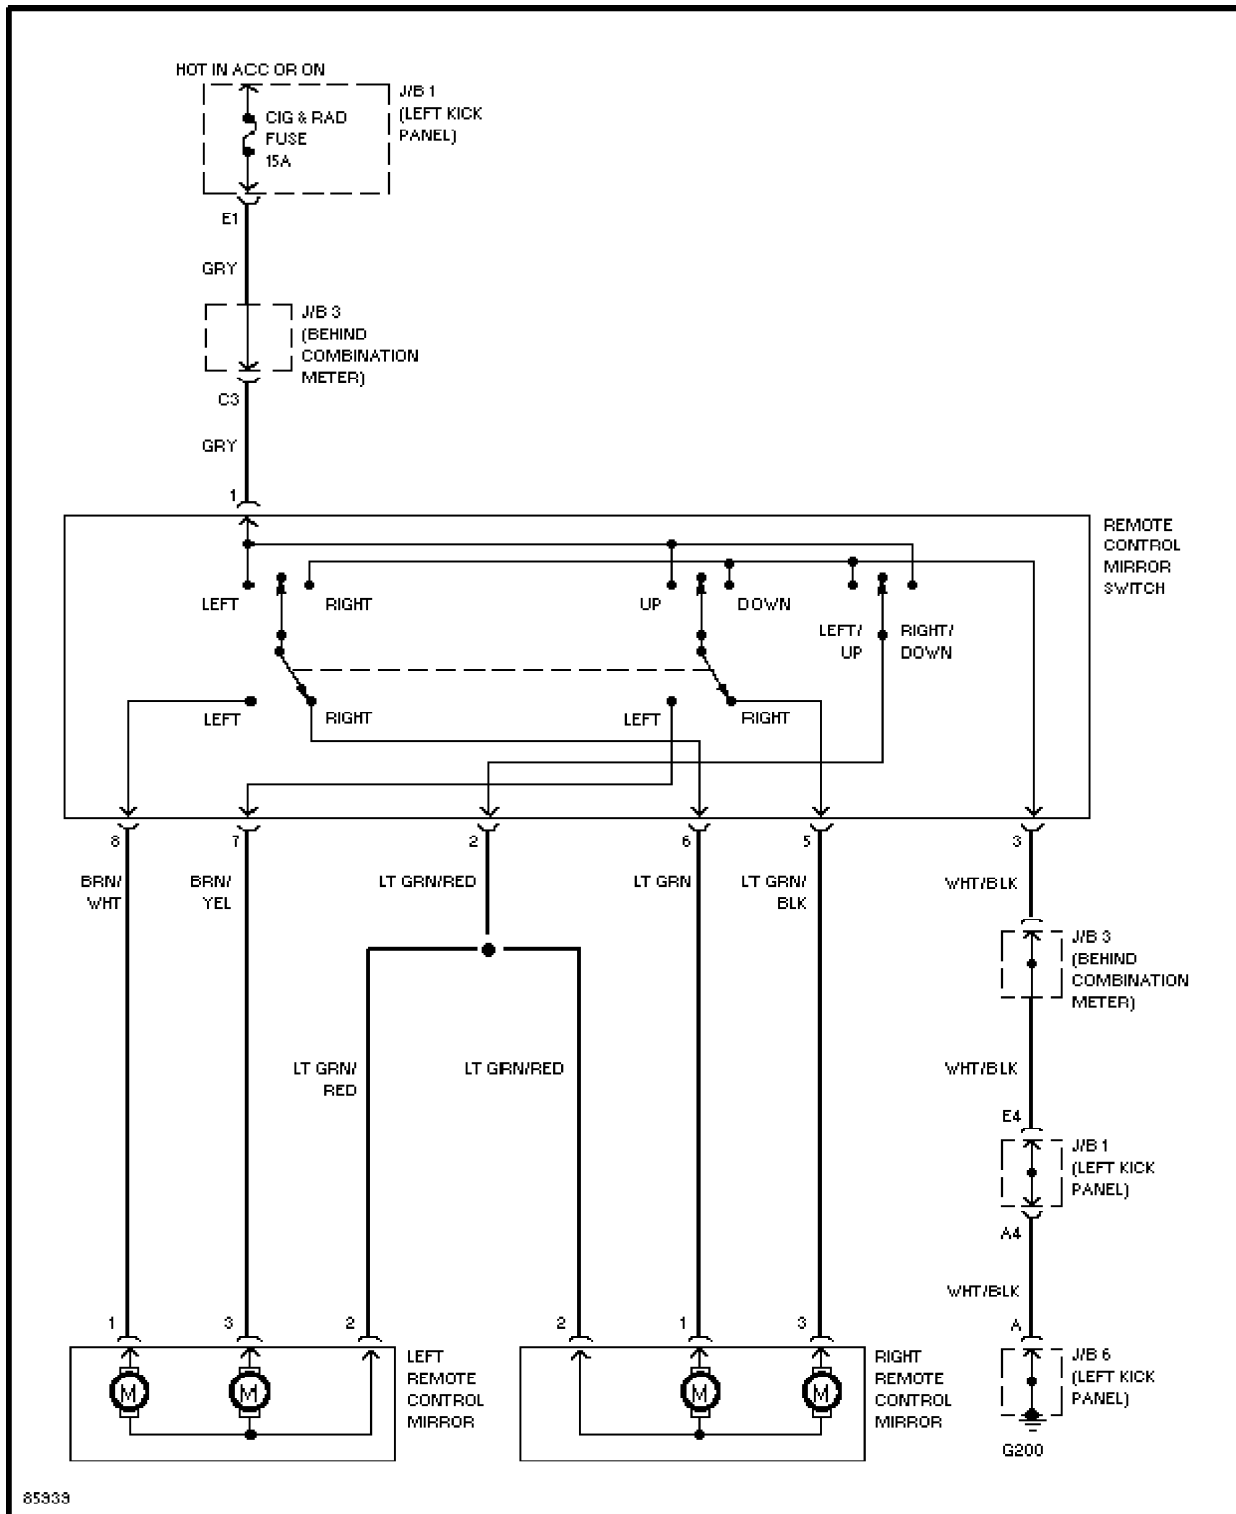

SYSTEM WIRING DIAGRAMS

1993 Toyota Celica

1993 System Wiring Diagrams
Toyota - Celica

COOLING FAN

Cooling Fan Circuit

DEFOGGERS

Defogger Circuit

HORN

Horn Circuit

POWER ANTENNA

Power Antenna Circuit

POWER DOOR LOCKS

Power Door Lock Circuit

POWER MIRRORS

Power Mirror Circuit

POWER SEATS

STARTING/CHARGING

Charging Circuit

Starting Circuit

TRANSMISSION

1.6L

1.6L, Transmission Circuit

2.2L

2.2L, Transmission Circuit