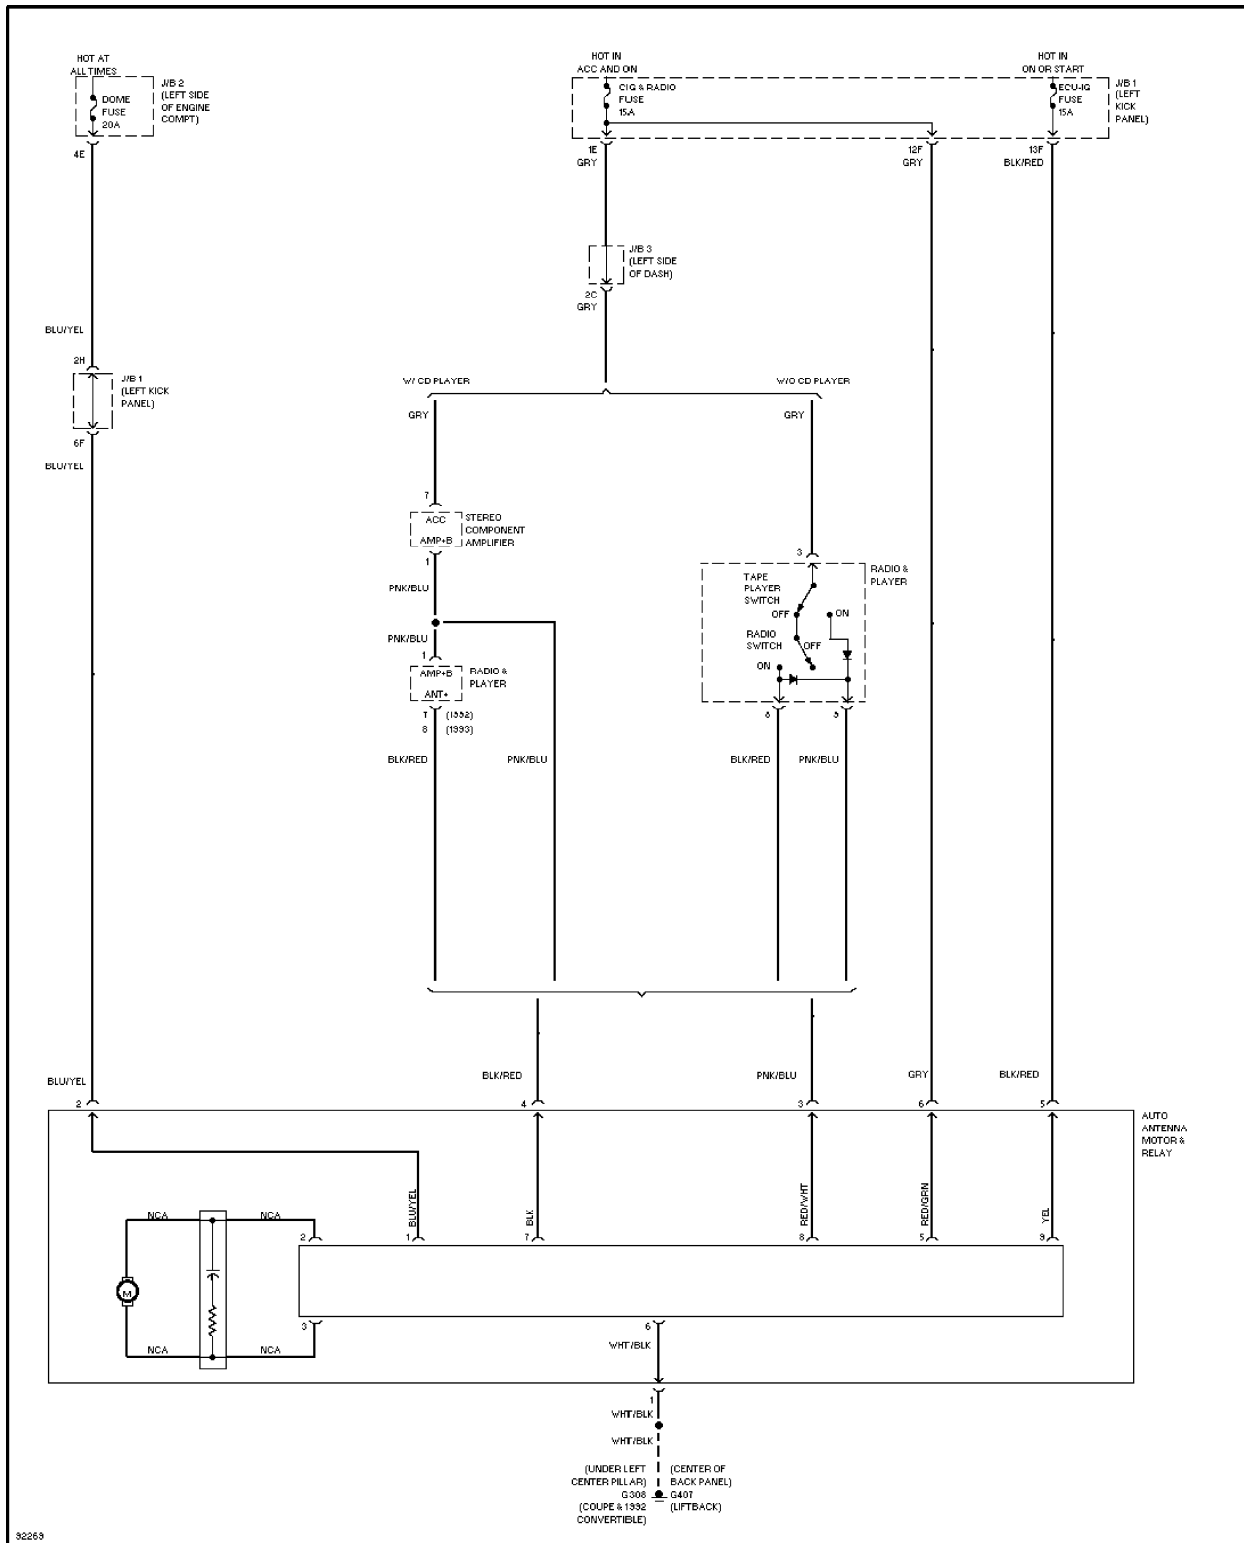

SYSTEM WIRING DIAGRAMS

1993 Toyota Celica

1993 System Wiring Diagrams
Toyota - Celica

COOLING FAN

Cooling Fan Circuit

DEFOGGERS

Defogger Circuit

HORN

Horn Circuit

POWER ANTENNA

Power Antenna Circuit

POWER DOOR LOCKS

Power Door Lock Circuit

POWER MIRRORS

Power Mirror Circuit

POWER SEATS

STARTING/CHARGING

Charging Circuit

Starting Circuit

TRANSMISSION

1.6L

1.6L, Transmission Circuit

2.2L

2.2L, Transmission Circuit

WIPER/WASHER

Front Washer/Wiper Circuit

Rear Wiper/Washer Circuit