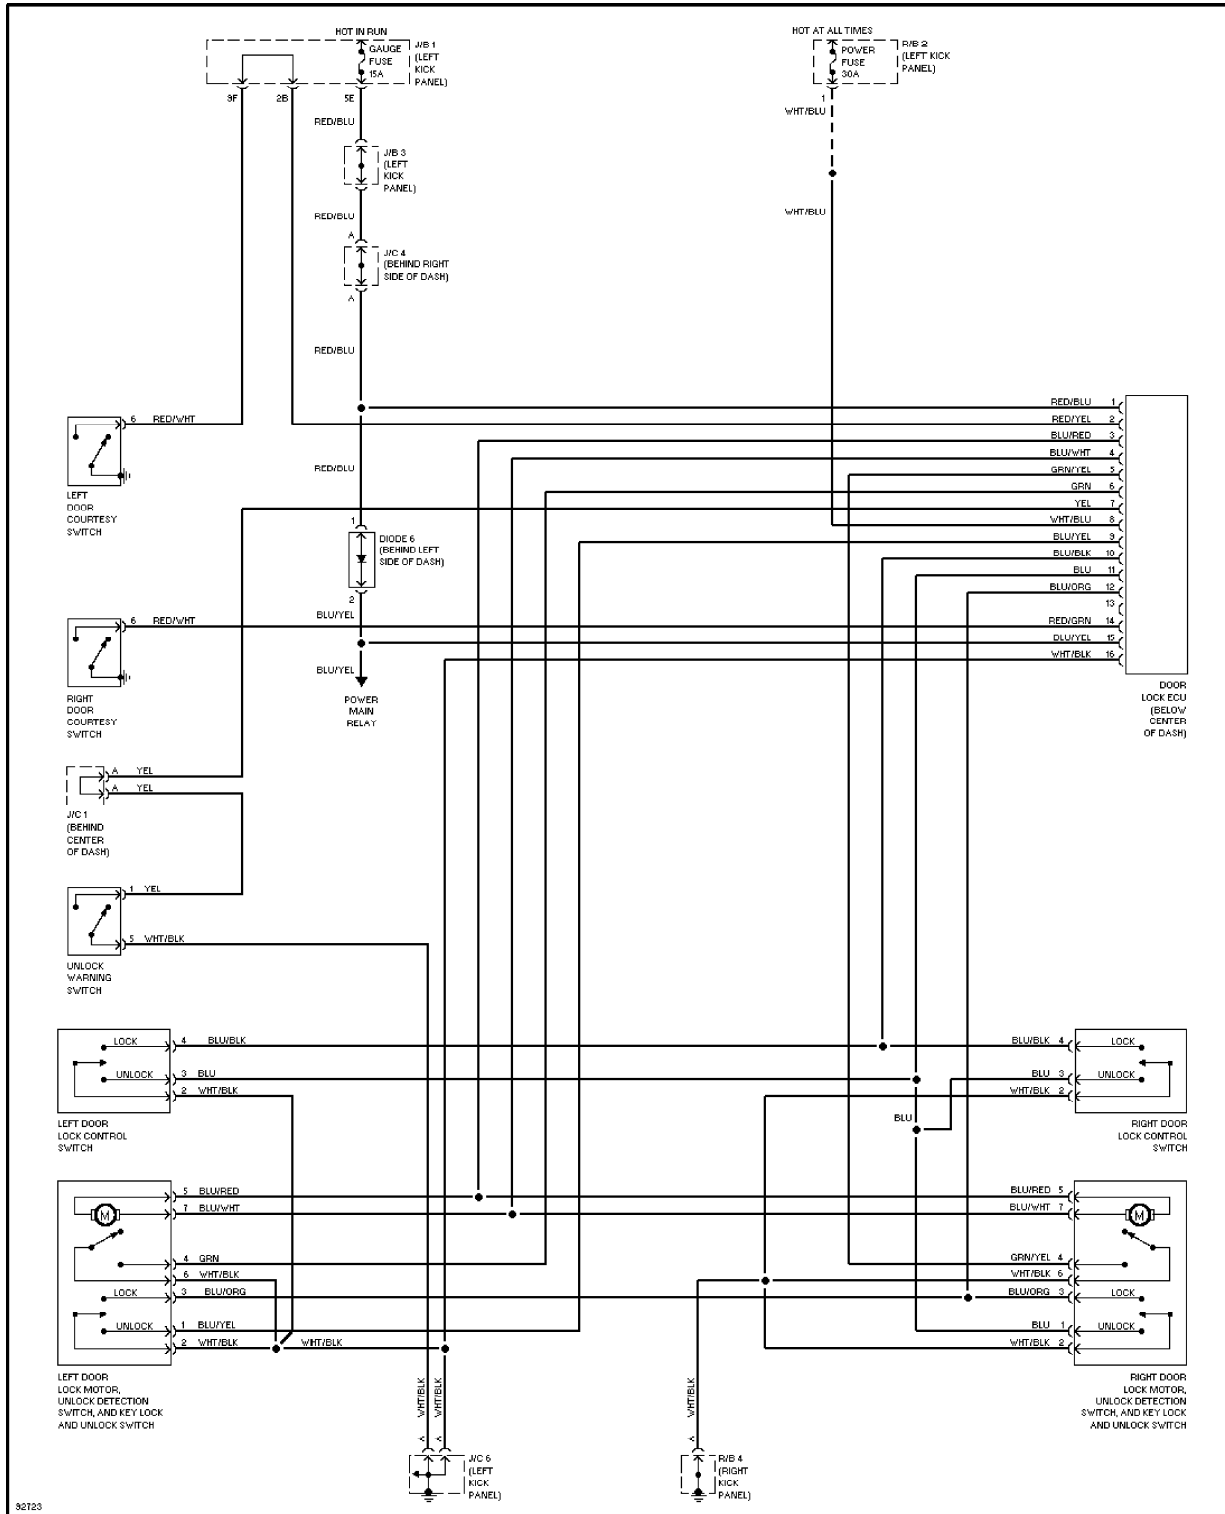

SYSTEM WIRING DIAGRAMS

1993 Toyota Celica

1993 System Wiring Diagrams
Toyota - Celica

COOLING FAN

Cooling Fan Circuit

DEFOGGERS

Defogger Circuit

HORN

Horn Circuit

POWER ANTENNA

Power Antenna Circuit

POWER DOOR LOCKS

Power Door Lock Circuit

POWER MIRRORS

Power Mirror Circuit

POWER SEATS

STARTING/CHARGING

Charging Circuit

Starting Circuit

TRANSMISSION

1.6L

1.6L, Transmission Circuit

2.2L

2.2L, Transmission Circuit

WIPER/WASHER

Front Washer/Wiper Circuit

Rear Wiper/Washer Circuit