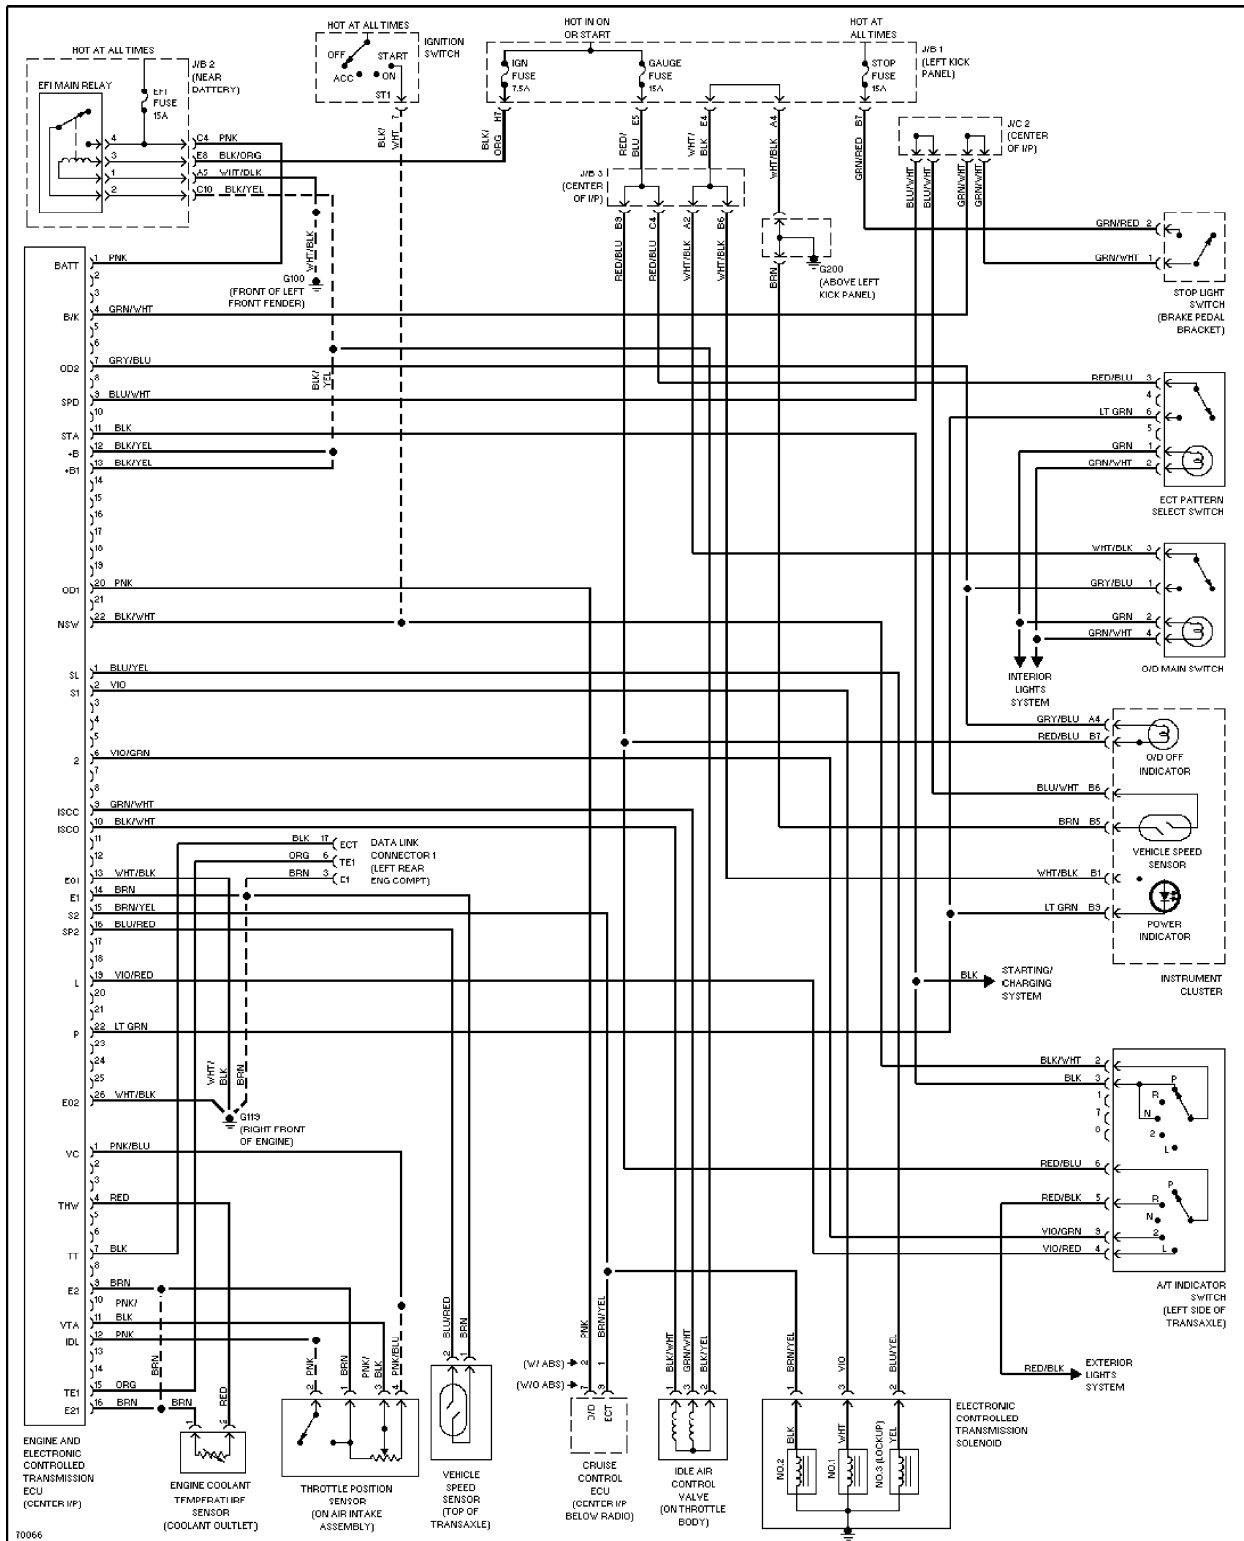

SYSTEM WIRING DIAGRAMS

1993 Toyota Celica

1993 System Wiring Diagrams
Toyota - Celica

COOLING FAN

Cooling Fan Circuit

DEFOGGERS

Defogger Circuit

HORN

Horn Circuit

POWER ANTENNA

Power Antenna Circuit

POWER DOOR LOCKS

Power Door Lock Circuit

POWER MIRRORS

Power Mirror Circuit

POWER SEATS

STARTING/CHARGING

Charging Circuit

Starting Circuit

TRANSMISSION

1.6L

1.6L, Transmission Circuit

2.2L

2.2L, Transmission Circuit

WIPER/WASHER

Front Washer/Wiper Circuit

Rear Wiper/Washer Circuit