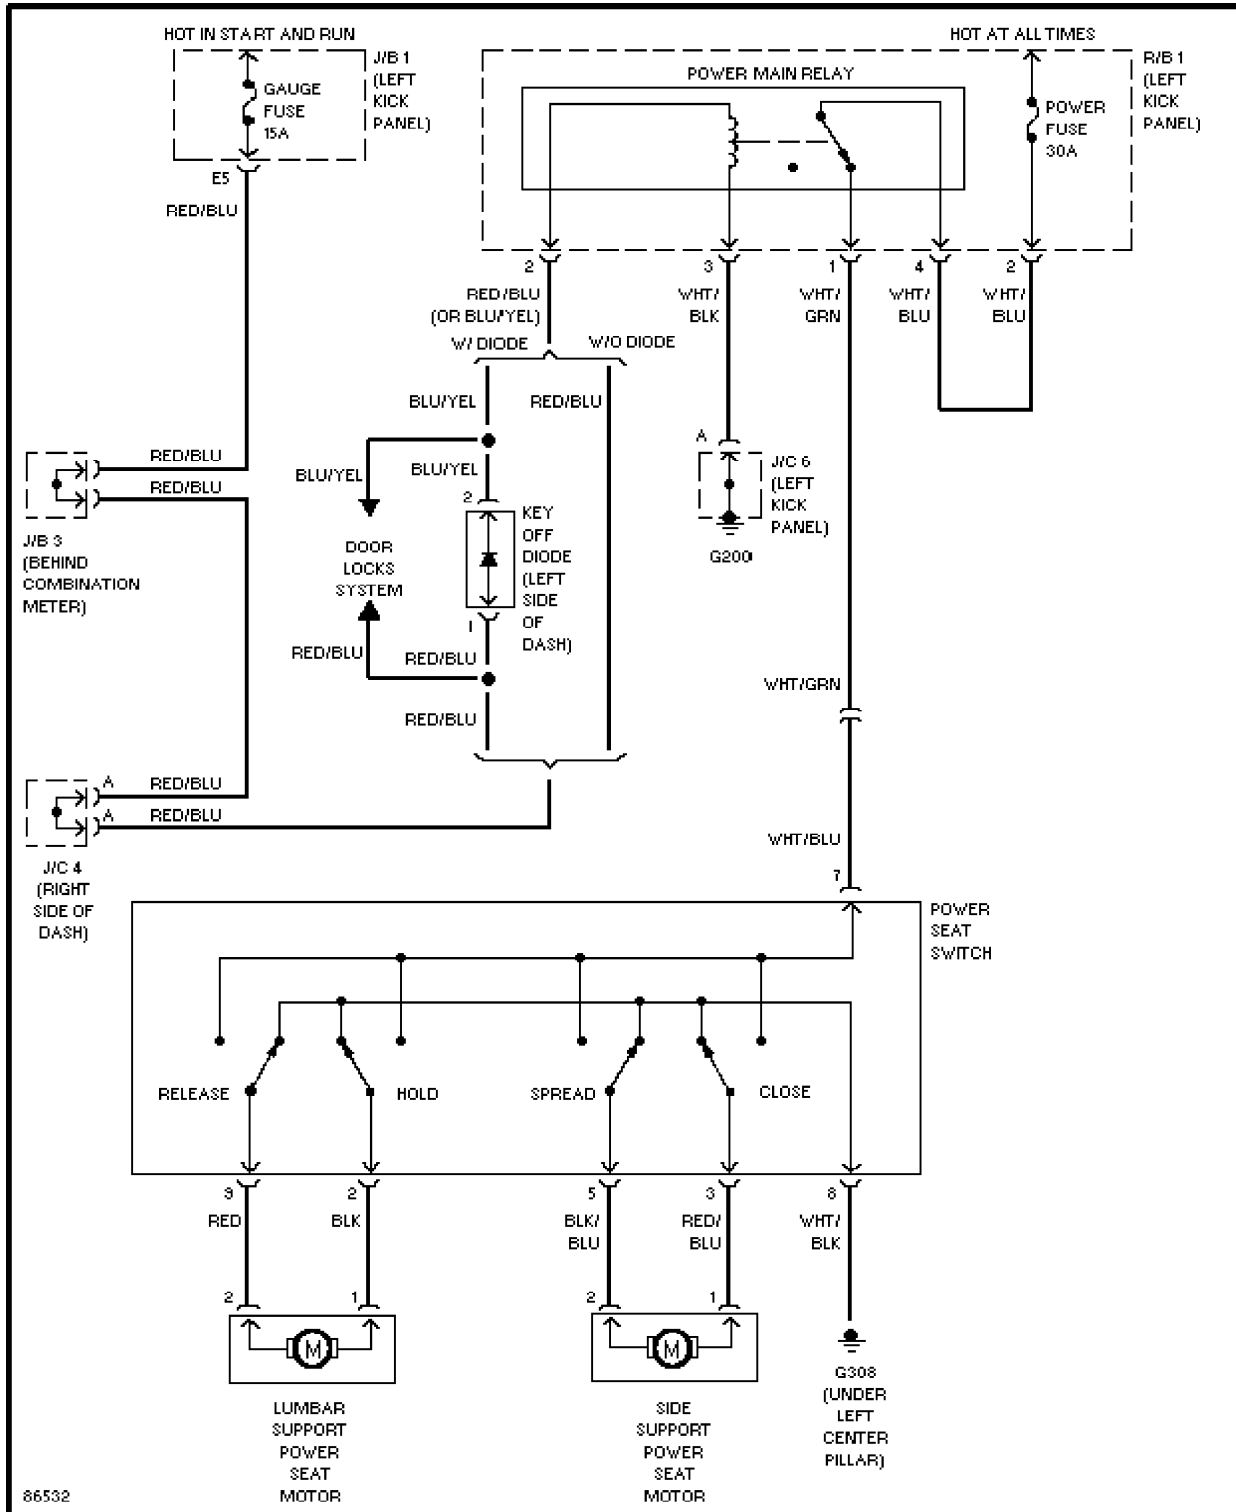

SYSTEM WIRING DIAGRAMS

1993 Toyota Celica

1993 System Wiring Diagrams
Toyota - Celica

COOLING FAN

Cooling Fan Circuit

DEFOGGERS

Defogger Circuit

HORN

Horn Circuit

POWER ANTENNA

Power Antenna Circuit

POWER DOOR LOCKS

Power Door Lock Circuit

POWER MIRRORS

Power Mirror Circuit

POWER SEATS

STARTING/CHARGING

Charging Circuit

Starting Circuit

TRANSMISSION

1.6L

1.6L, Transmission Circuit

2.2L

2.2L, Transmission Circuit