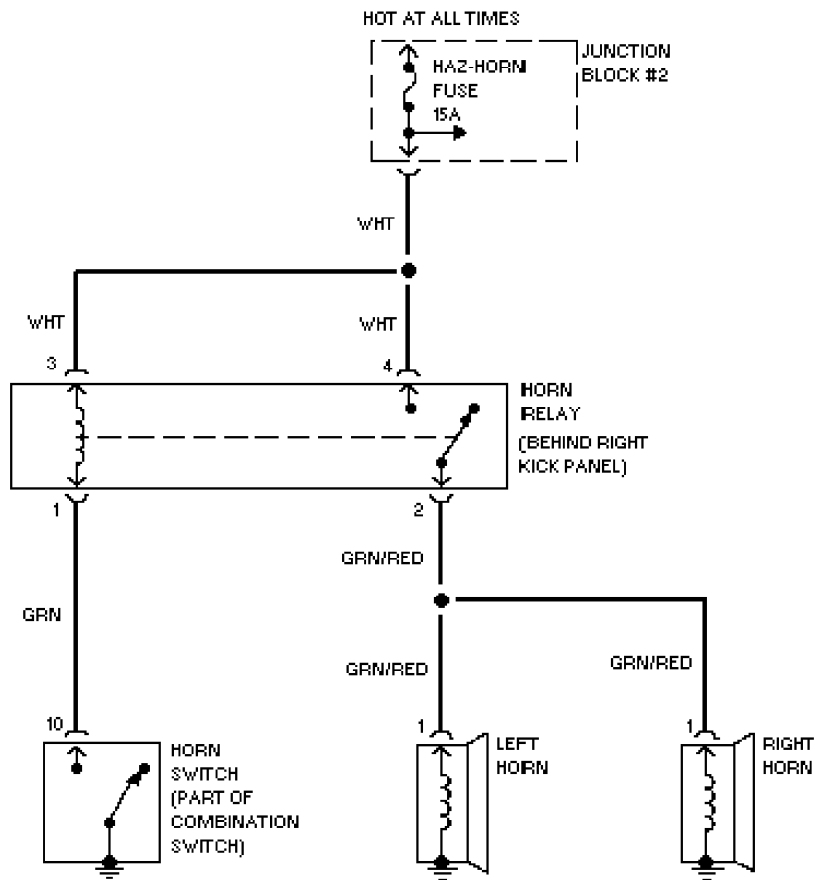

SYSTEM WIRING DIAGRAMS

1988 Toyota Celica

1988 System Wiring Diagrams
Toyota - Celica

COOLING FAN

Cooling Fan Circuit, Lever Switch Type

74801

Cooling Fan Circuit, Push Type Switch

DEFOGGERS

74374 Rear Defogger & Heated Mirrors Circuit, W/ Timer Circuit

60445

Horn Circuit

POWER ANTENNA

74921

Power Antenna Circuit

POWER DOOR LOCKS

Power Mirror Circuit

Radio Circuits, W/O CD Player

STARTING/CHARGING

2.0L, Charging Circuit

2.0L, Starting Circuit, Automatic

74437

Front Wiper/Washer Circuit

74428

Rear Wiper/Washer Circuit