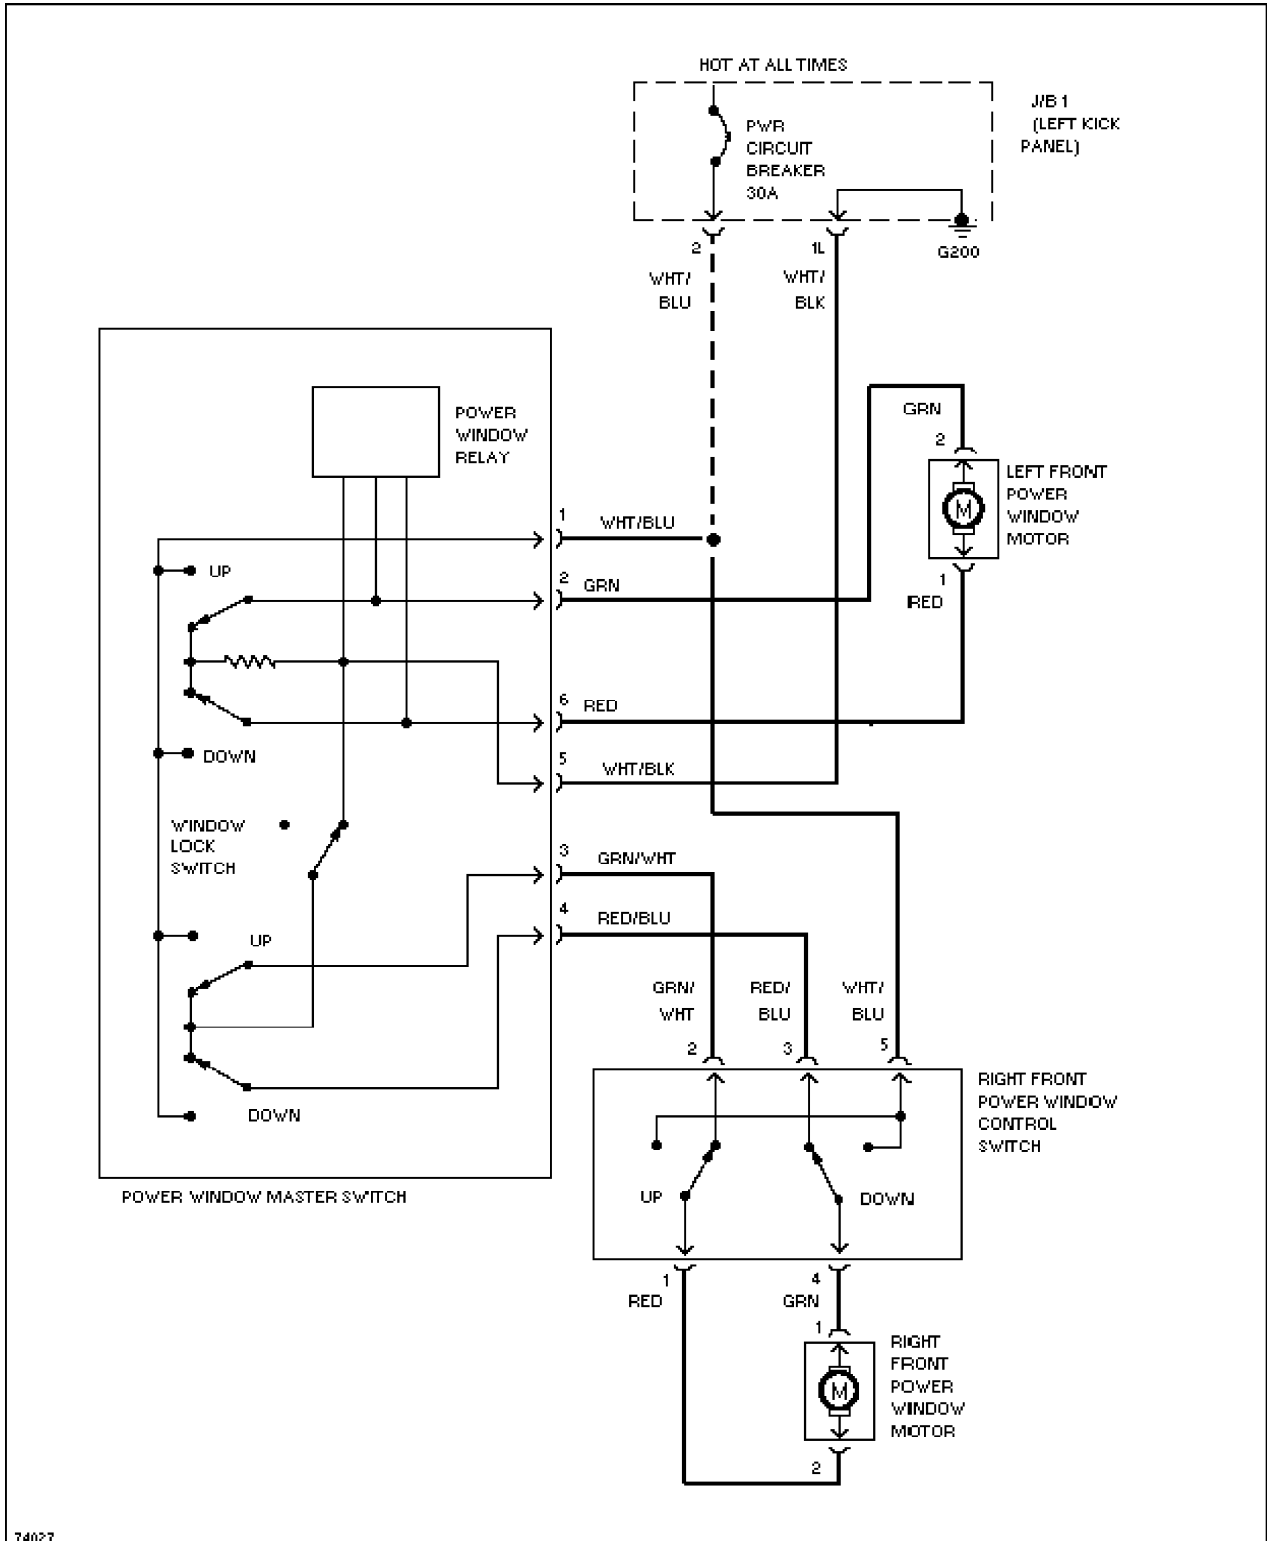

74027

Power Window Circuit

RADIO