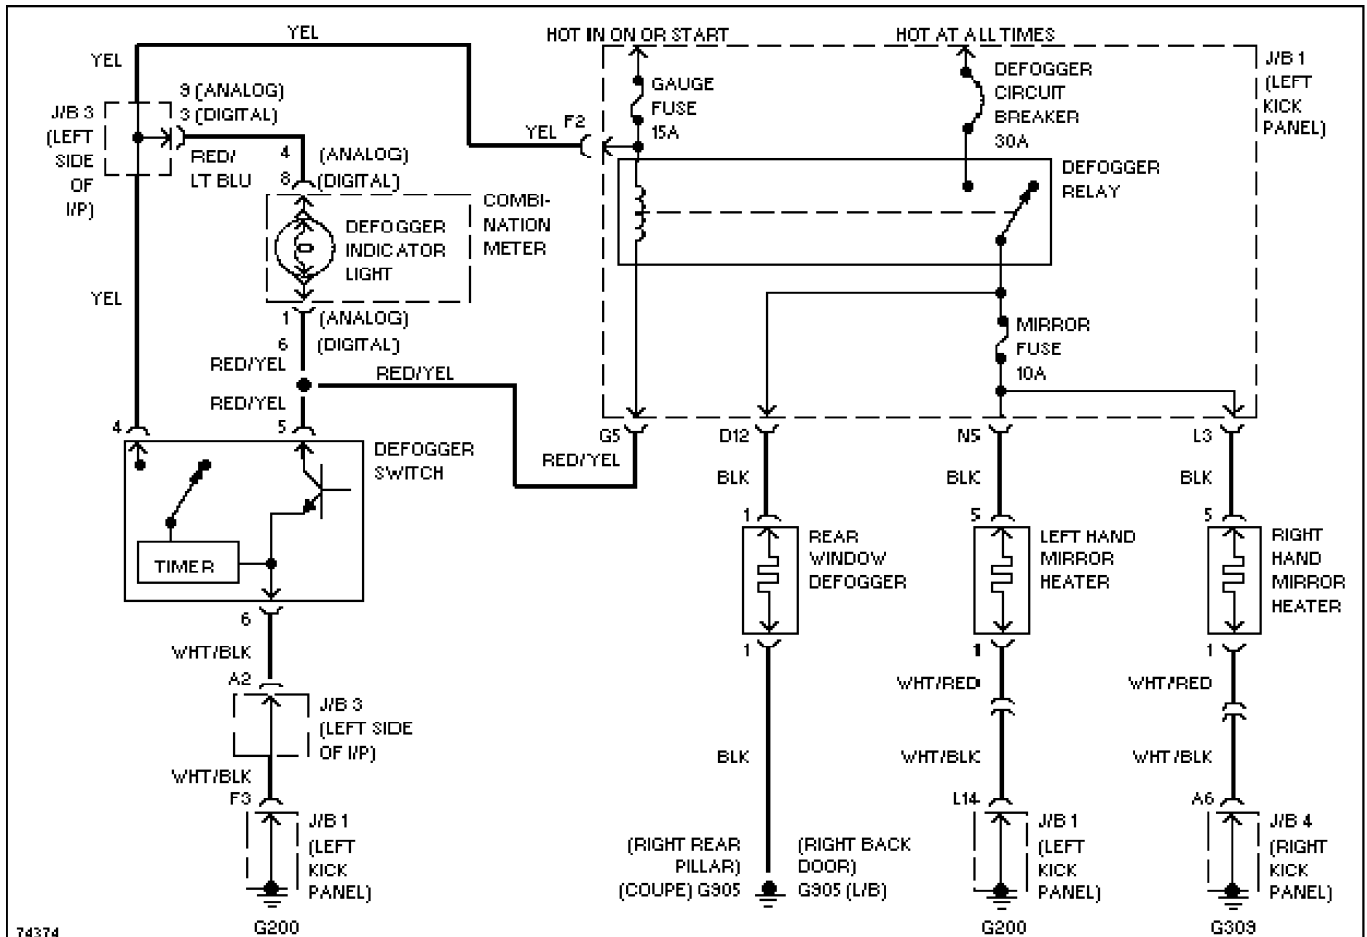

SYSTEM WIRING DIAGRAMS

1988 Toyota Celica

1988 System Wiring Diagrams
Toyota - Celica

COOLING FAN

Cooling Fan Circuit, Lever Switch Type

74801

Cooling Fan Circuit, Push Type Switch

DEFOGGERS

74374 Rear Defogger & Heated Mirrors Circuit, W/ Timer Circuit

60445

Horn Circuit

POWER ANTENNA

74921

Power Antenna Circuit

POWER DOOR LOCKS

Power Mirror Circuit

Radio Circuits, W/O CD Player

STARTING/CHARGING

2.0L, Charging Circuit

2.0L, Starting Circuit, Automatic

74437

Front Wiper/Washer Circuit

74428

Rear Wiper/Washer Circuit