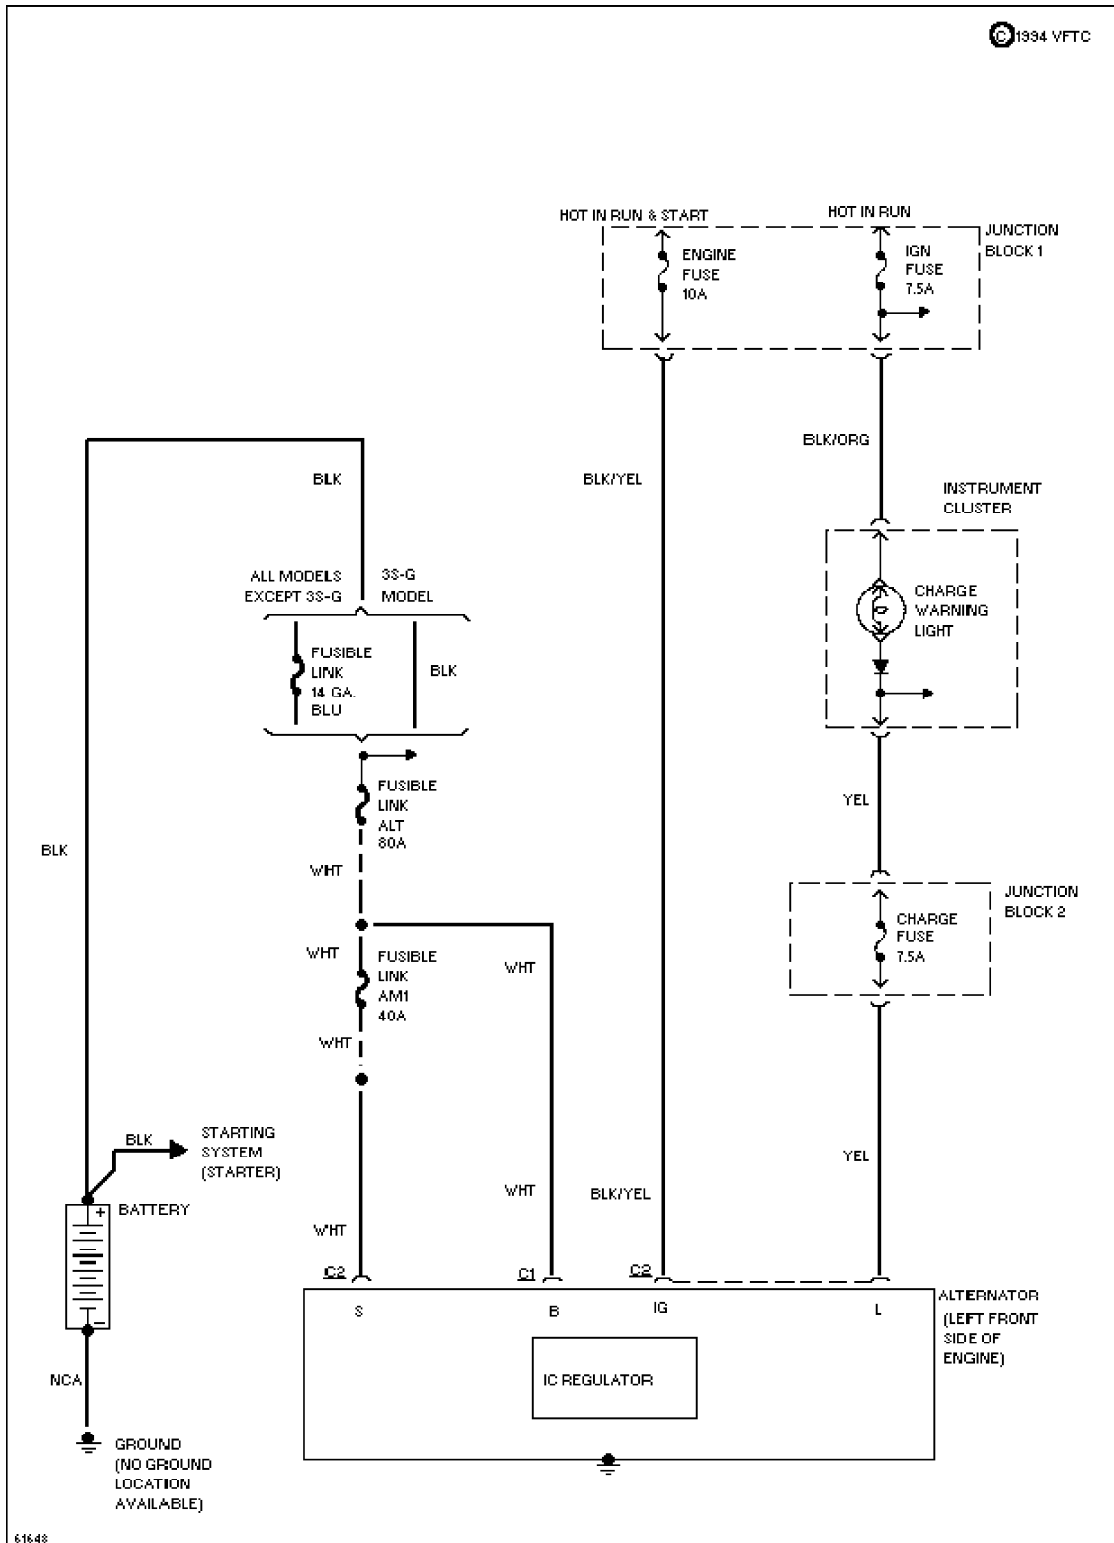

SYSTEM WIRING DIAGRAMS

1988 Toyota Celica

1988 System Wiring Diagrams
Toyota - Celica

COOLING FAN

Cooling Fan Circuit, Lever Switch Type

74801

Cooling Fan Circuit, Push Type Switch

DEFOGGERS

74374 Rear Defogger & Heated Mirrors Circuit, W/ Timer Circuit

60445

Horn Circuit

POWER ANTENNA

74921

Power Antenna Circuit

POWER DOOR LOCKS

Power Mirror Circuit

Radio Circuits, W/O CD Player

STARTING/CHARGING

2.0L, Charging Circuit

2.0L, Starting Circuit, Automatic

74437

Front Wiper/Washer Circuit

74428

Rear Wiper/Washer Circuit