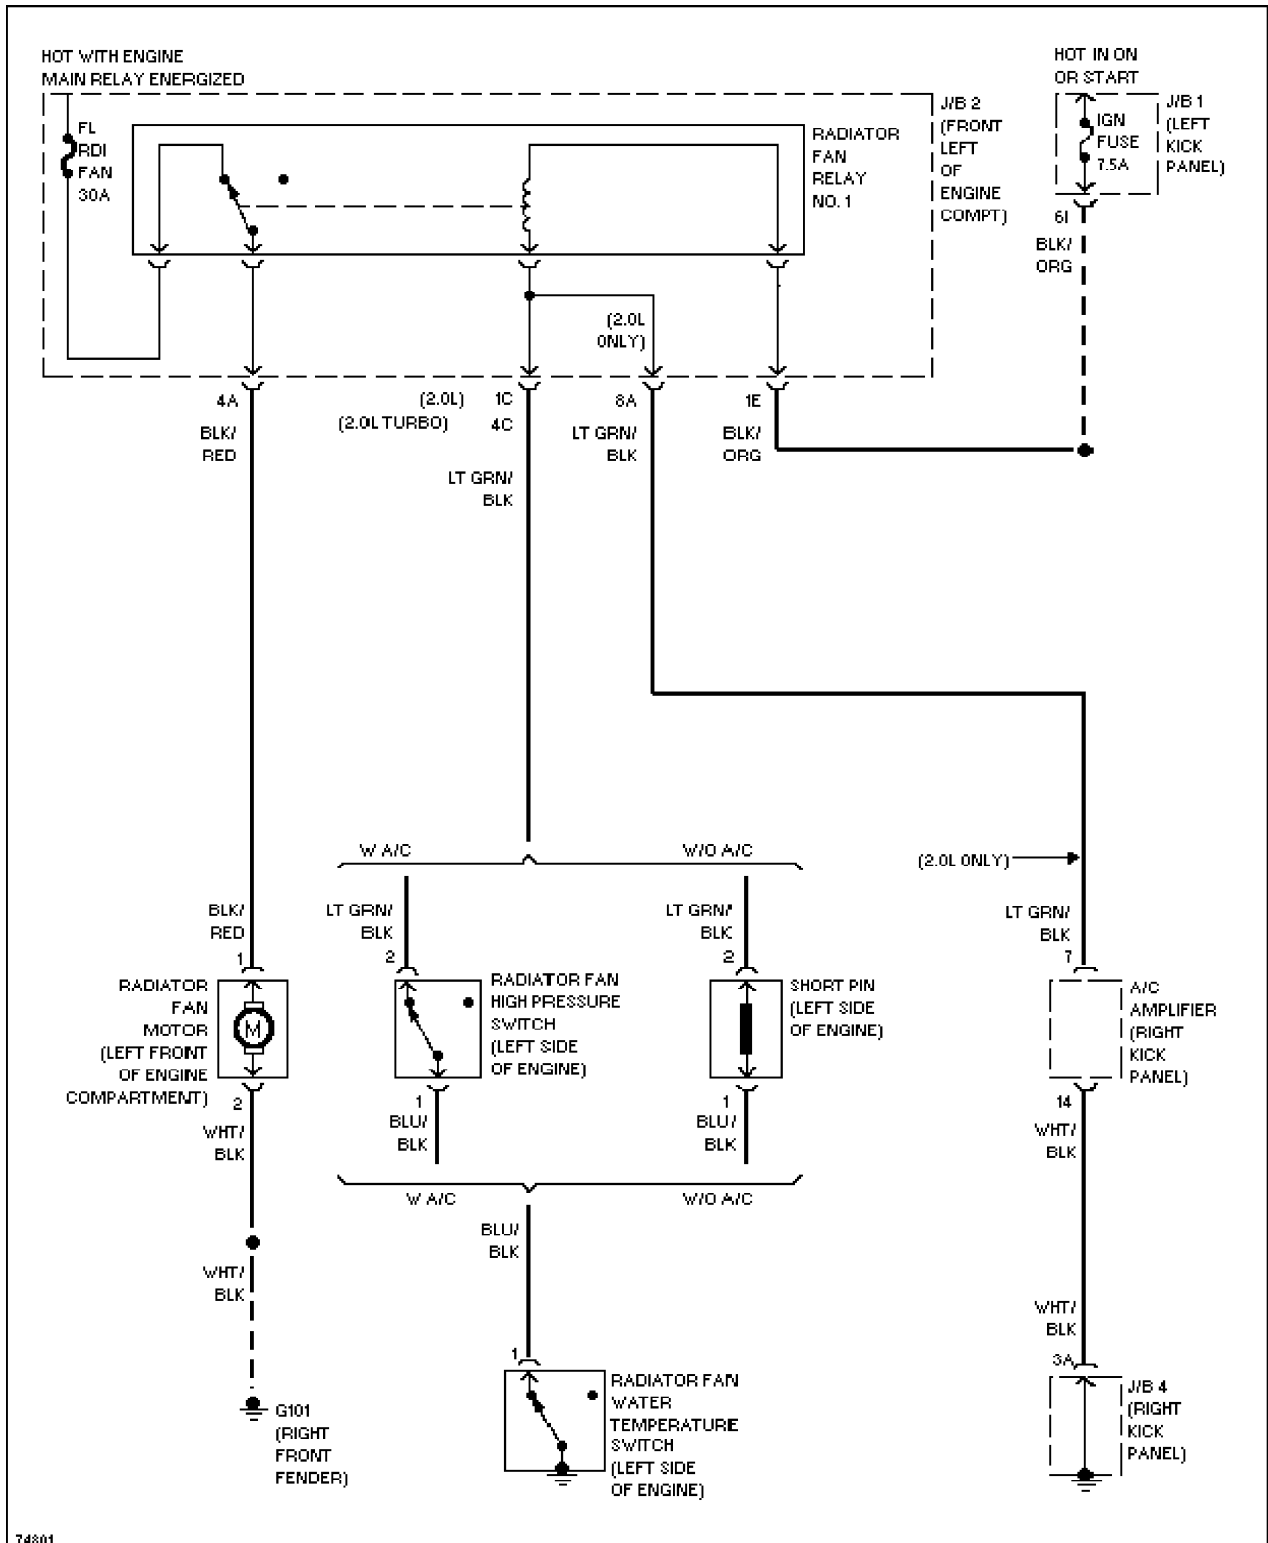

SYSTEM WIRING DIAGRAMS

1988 Toyota Celica

1988 System Wiring Diagrams
Toyota - Celica

COOLING FAN

Cooling Fan Circuit, Lever Switch Type

74801

Cooling Fan Circuit, Push Type Switch

DEFOGGERS

74374 Rear Defogger & Heated Mirrors Circuit, W/ Timer Circuit

60445

Horn Circuit

POWER ANTENNA

74921

Power Antenna Circuit

POWER DOOR LOCKS

Power Mirror Circuit

Radio Circuits, W/O CD Player

STARTING/CHARGING

2.0L, Charging Circuit

2.0L, Starting Circuit, Automatic

74437

Front Wiper/Washer Circuit

74428

Rear Wiper/Washer Circuit