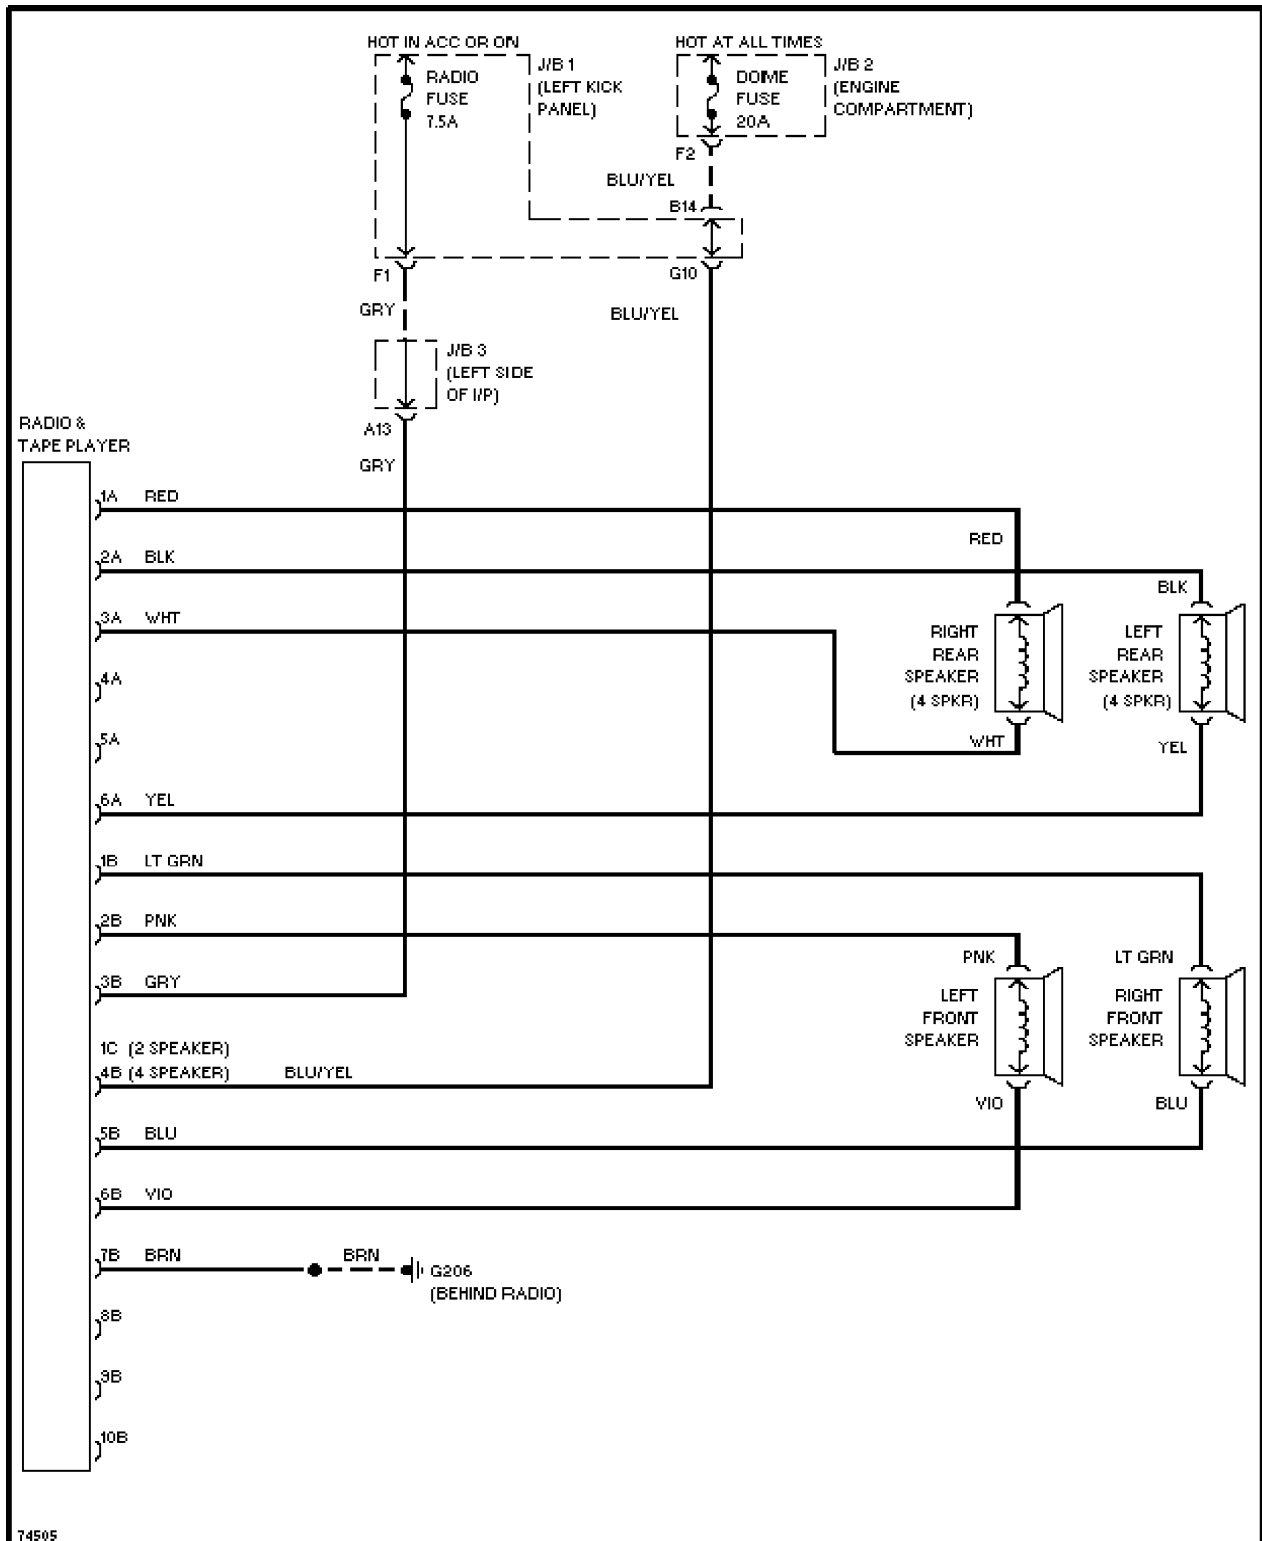

74505

Radio Circuits, W/O CD Player

STARTING/CHARGING