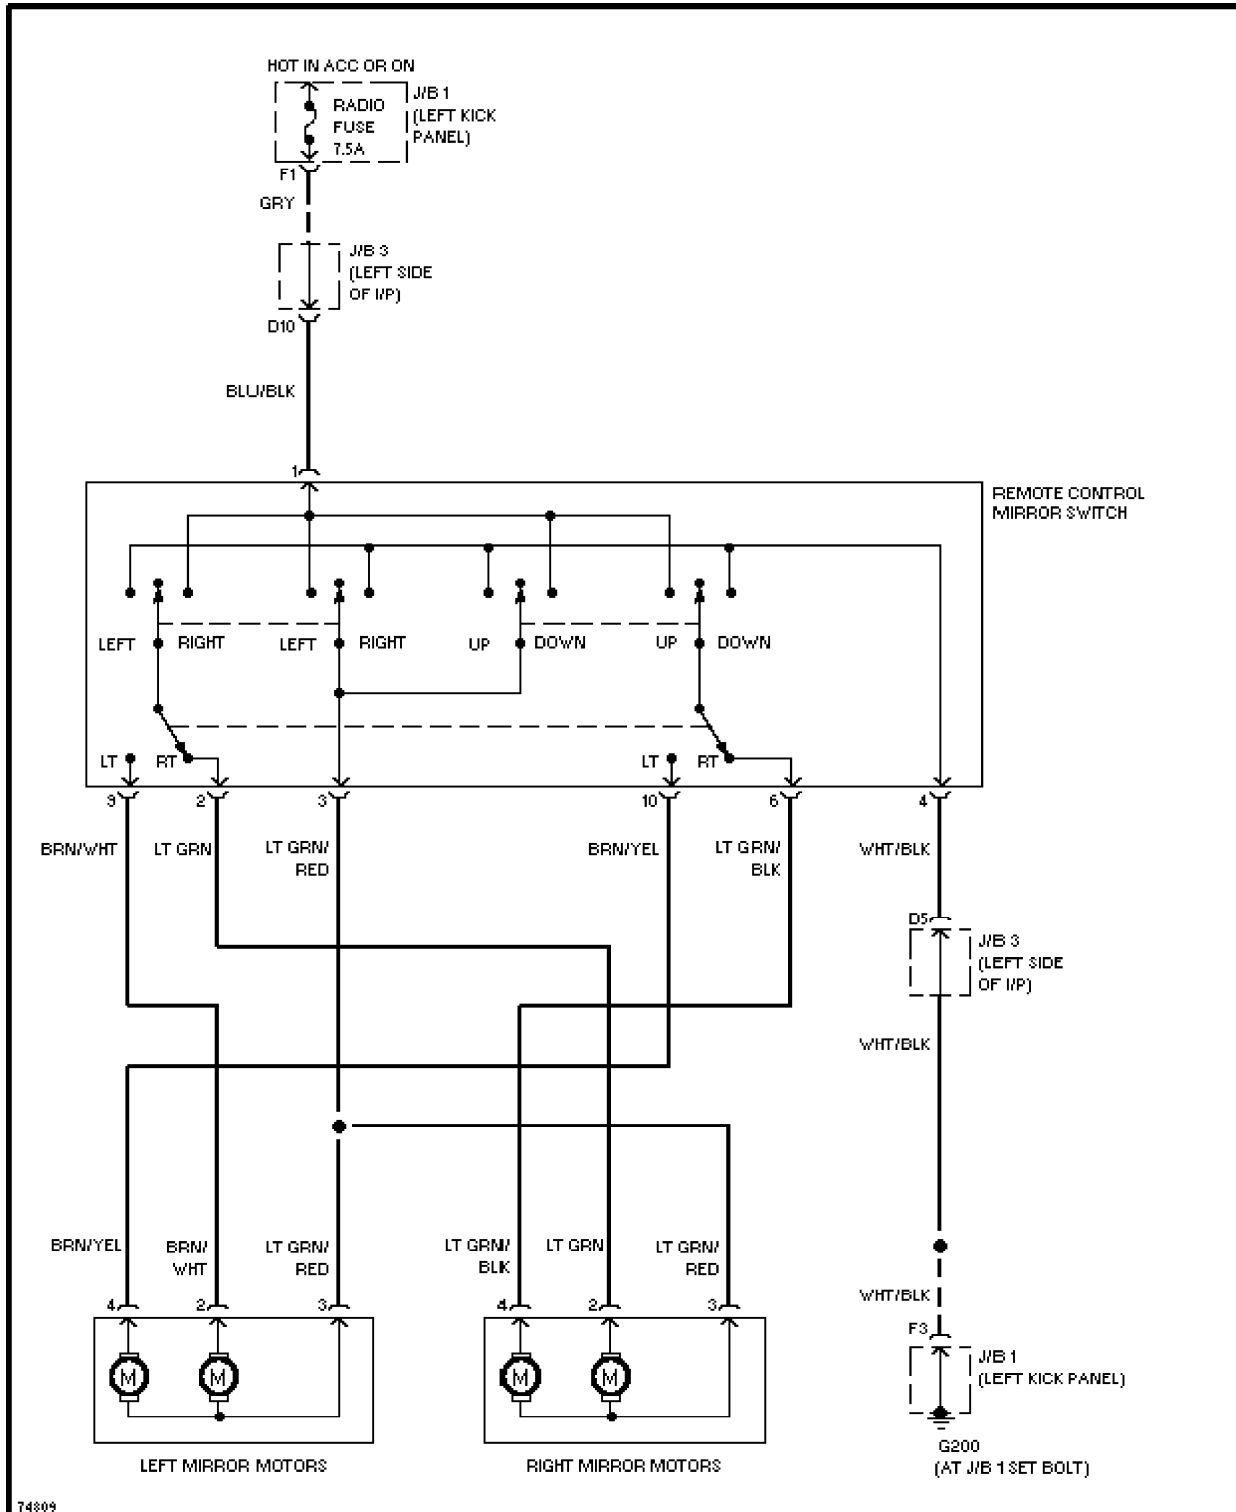

SYSTEM WIRING DIAGRAMS

1988 Toyota Celica

1988 System Wiring Diagrams
Toyota - Celica

COOLING FAN

Cooling Fan Circuit, Lever Switch Type

74801

Cooling Fan Circuit, Push Type Switch

DEFOGGERS

74374 Rear Defogger & Heated Mirrors Circuit, W/ Timer Circuit

60445

Horn Circuit

POWER ANTENNA

74921

Power Antenna Circuit

POWER DOOR LOCKS

Power Mirror Circuit

Radio Circuits, W/O CD Player

STARTING/CHARGING

2.0L, Charging Circuit

2.0L, Starting Circuit, Automatic

74437

Front Wiper/Washer Circuit

74428

Rear Wiper/Washer Circuit