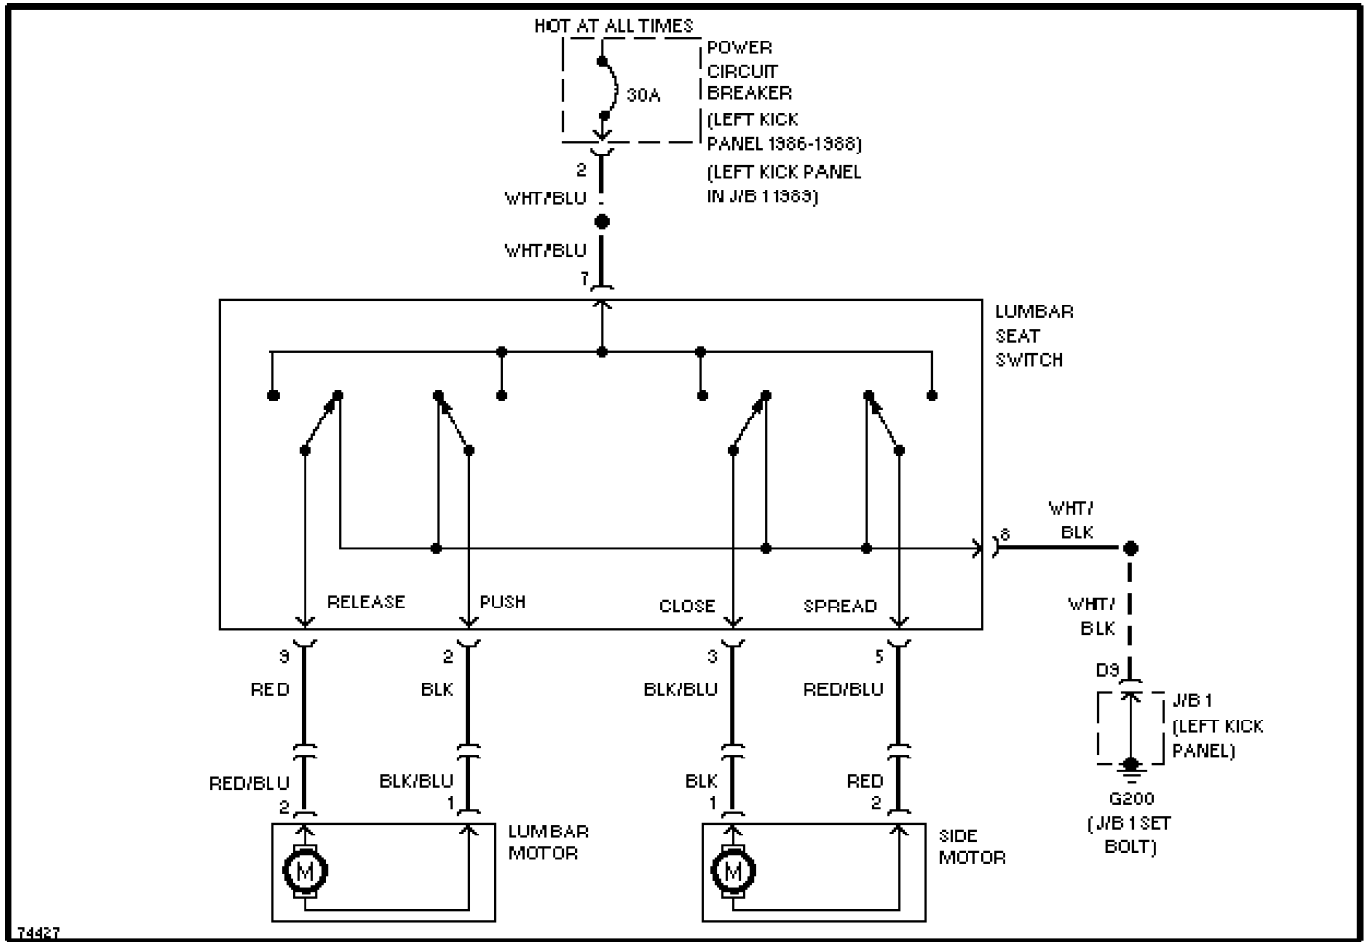

Lumbar Circuit

POWER WINDOWS