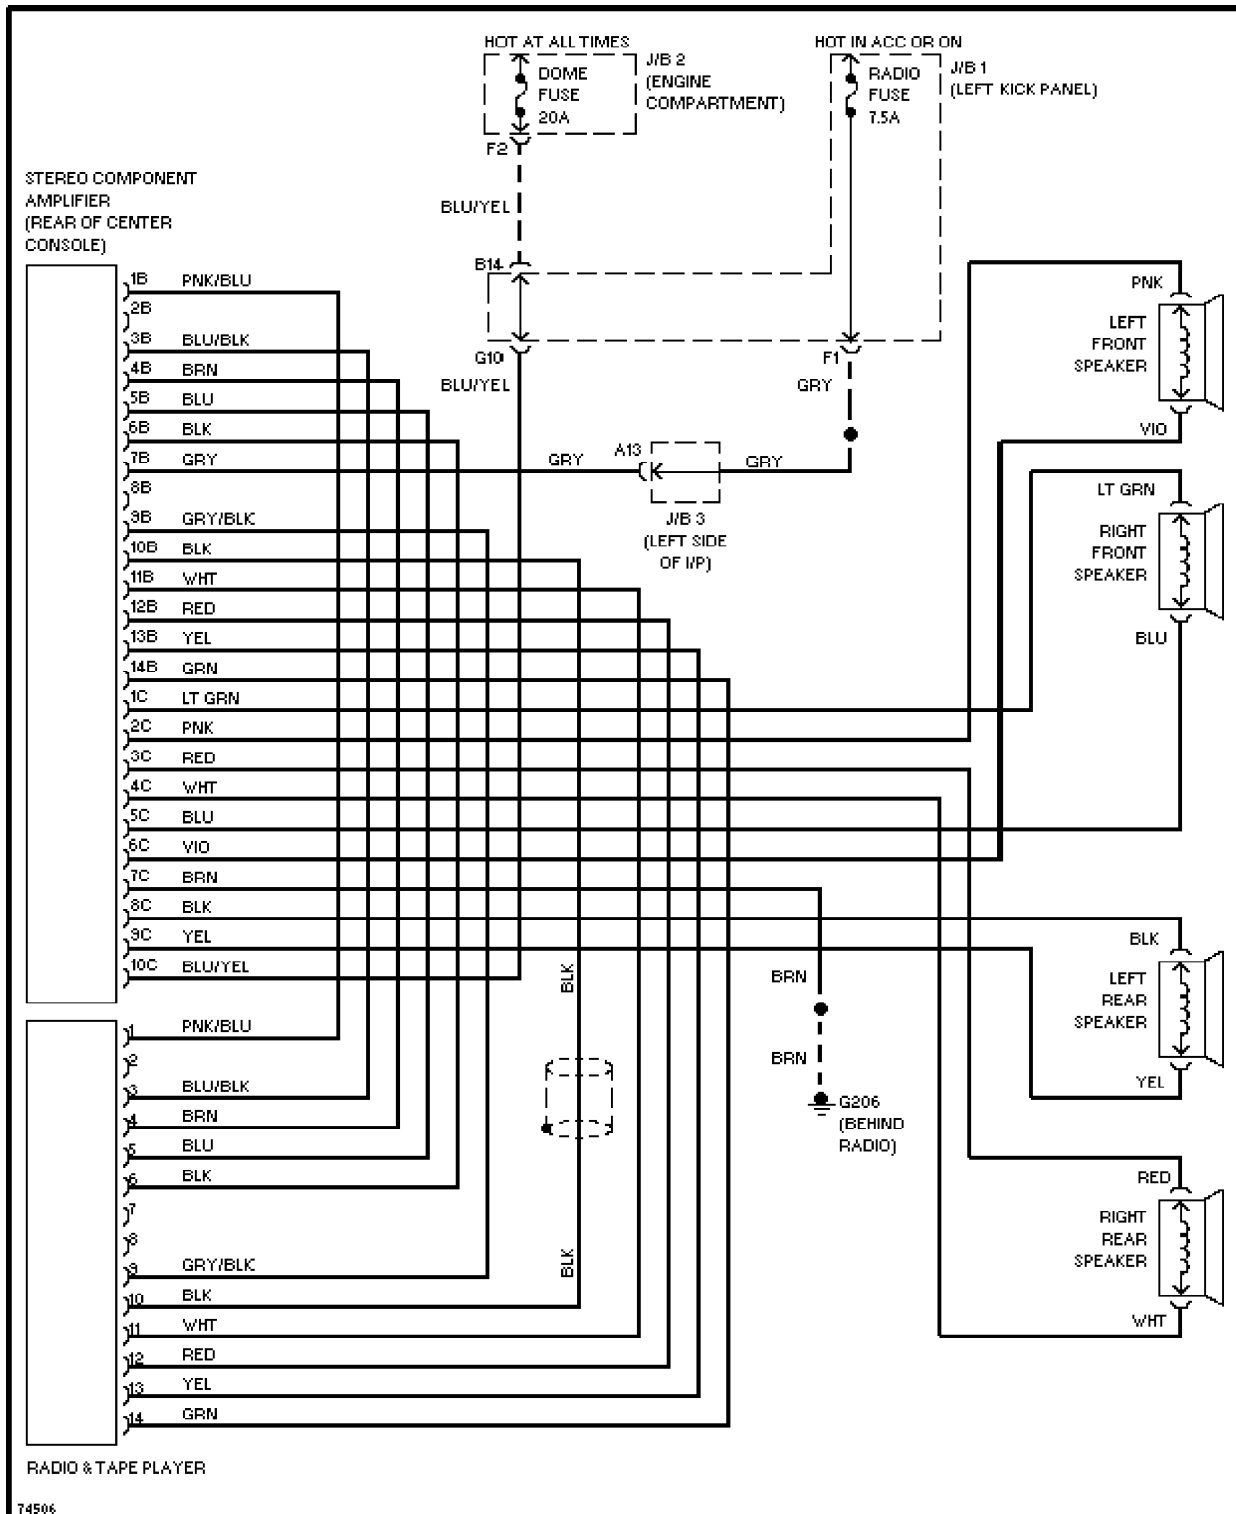

Radio Circuits, W/ CD Player