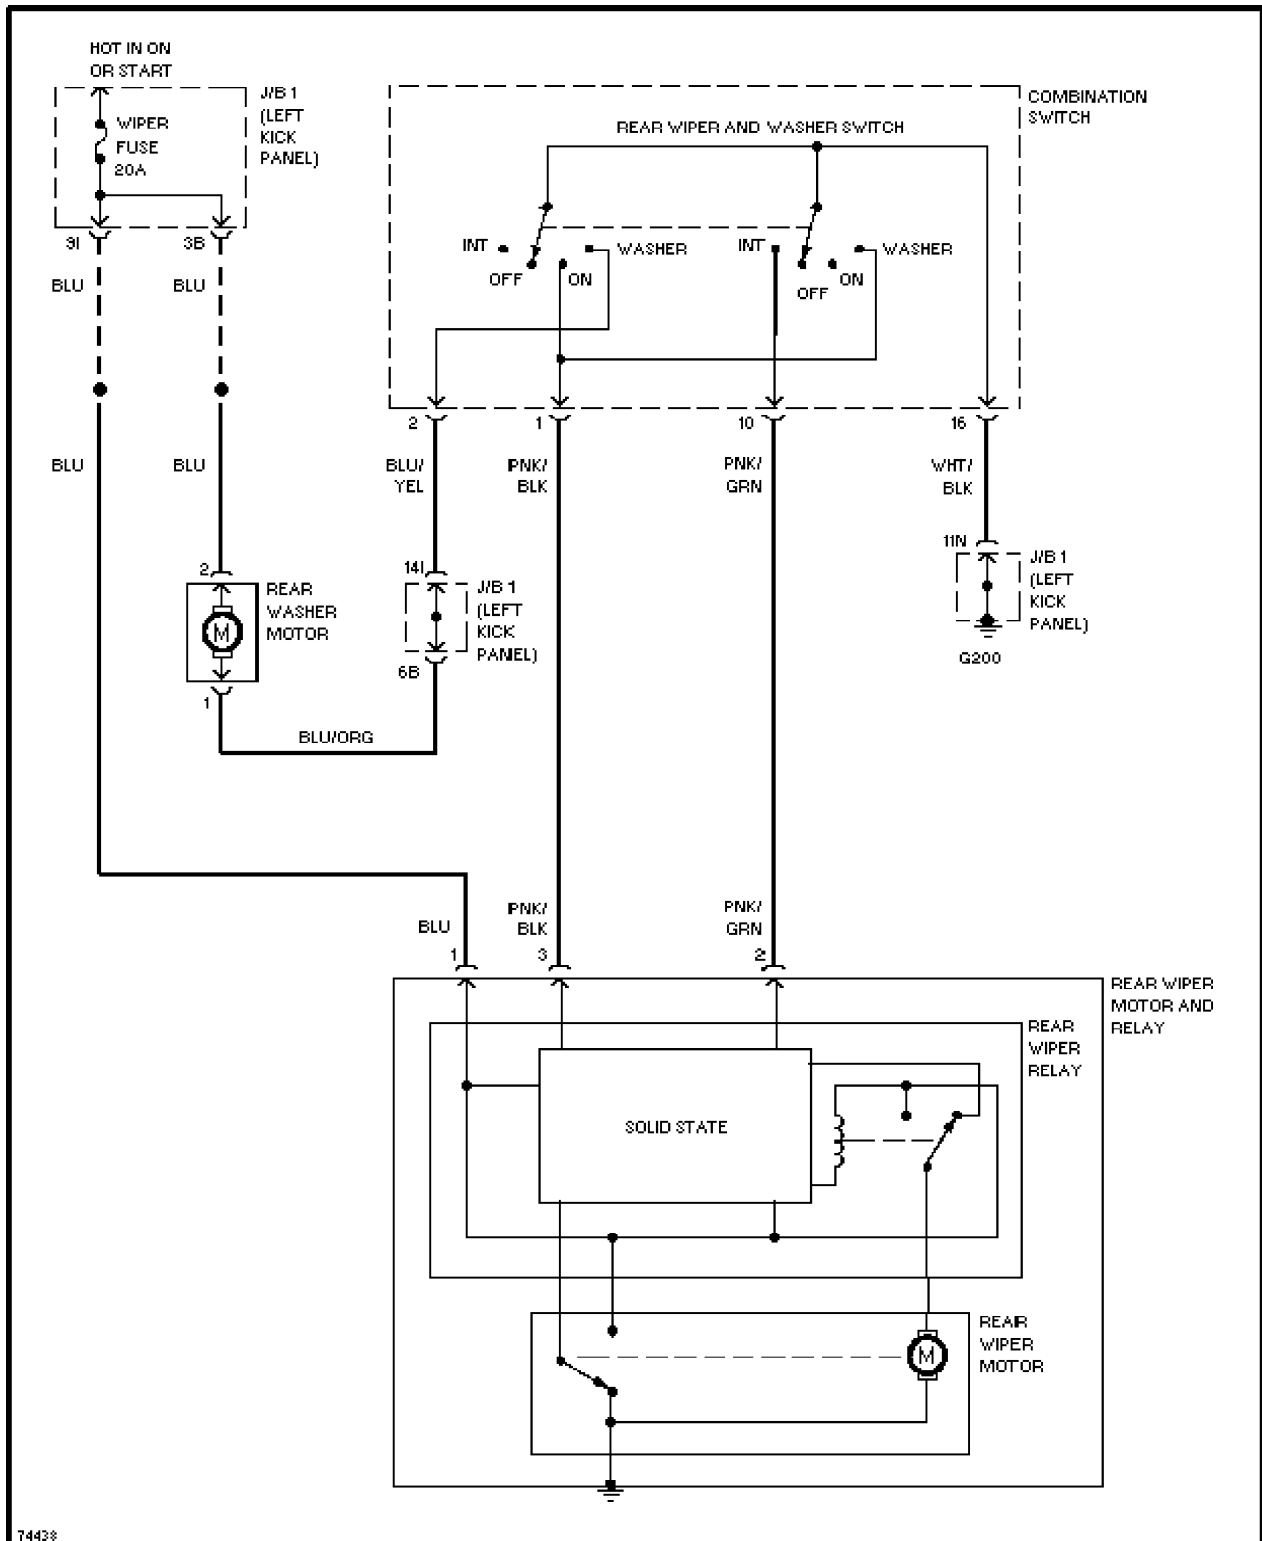

Radio Circuits, W/O CD Player

STARTING/CHARGING

2.0L, Charging Circuit

2.0L, Starting Circuit, Automatic

74437

Front Wiper/Washer Circuit

74428

Rear Wiper/Washer Circuit