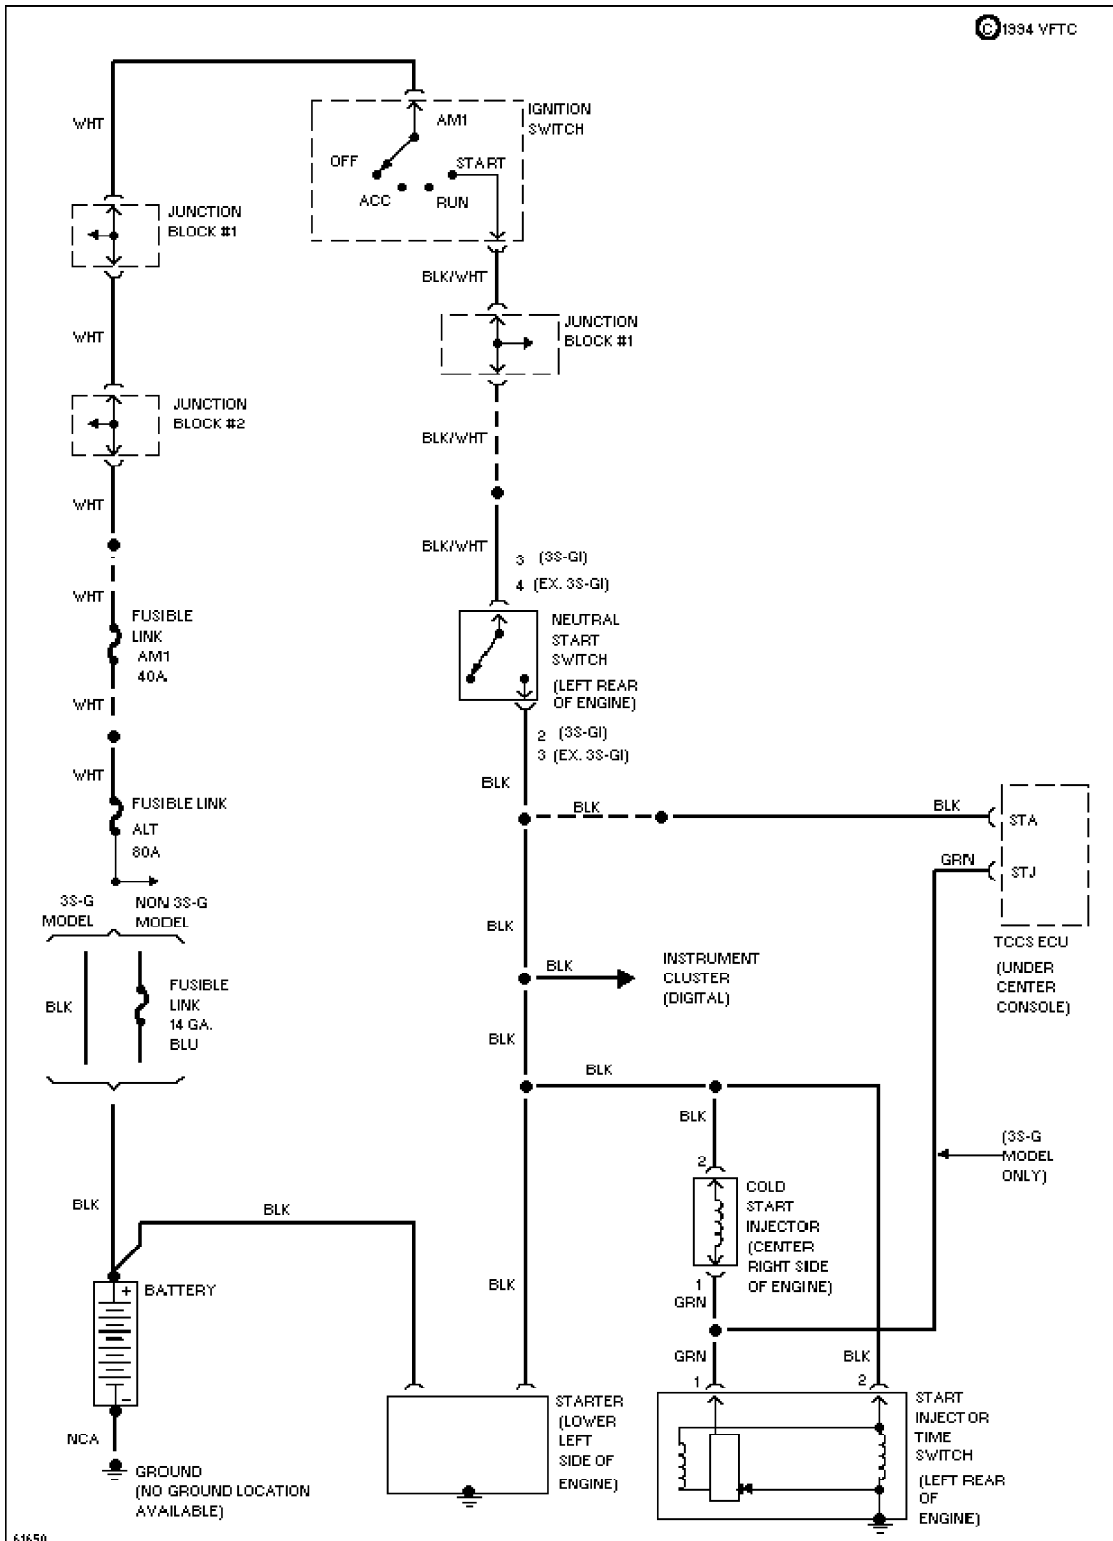

SYSTEM WIRING DIAGRAMS

1988 Toyota Celica

1988 System Wiring Diagrams
Toyota - Celica

COOLING FAN

Cooling Fan Circuit, Lever Switch Type

74801

Cooling Fan Circuit, Push Type Switch

DEFOGGERS

74374 Rear Defogger & Heated Mirrors Circuit, W/ Timer Circuit

60445

Horn Circuit

POWER ANTENNA

74921

Power Antenna Circuit

POWER DOOR LOCKS

Power Mirror Circuit

Radio Circuits, W/O CD Player

STARTING/CHARGING

2.0L, Charging Circuit

2.0L, Starting Circuit, Automatic

74437

Front Wiper/Washer Circuit

74428

Rear Wiper/Washer Circuit