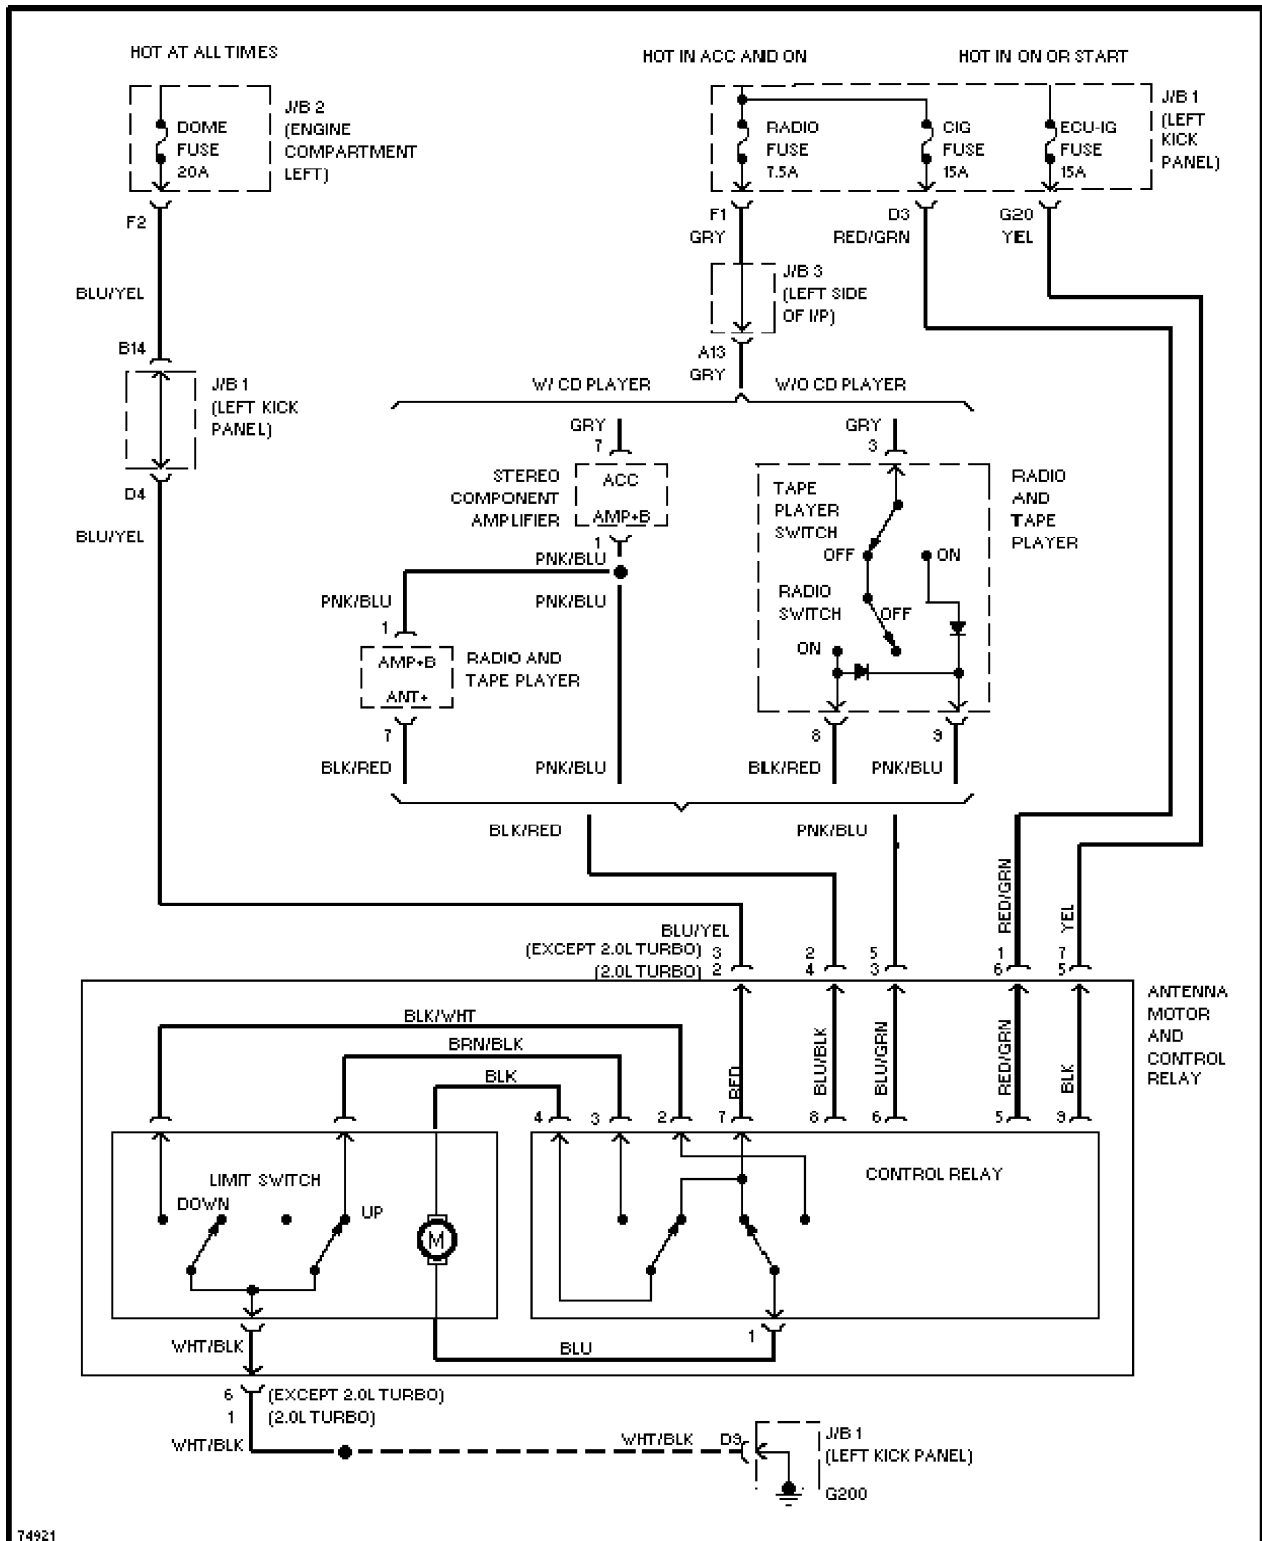

SYSTEM WIRING DIAGRAMS

1988 Toyota Celica

1988 System Wiring Diagrams
Toyota - Celica

COOLING FAN

Cooling Fan Circuit, Lever Switch Type

74801

Cooling Fan Circuit, Push Type Switch

DEFOGGERS

74374 Rear Defogger & Heated Mirrors Circuit, W/ Timer Circuit

60445

Horn Circuit

POWER ANTENNA

74921

Power Antenna Circuit

POWER DOOR LOCKS

Power Mirror Circuit

Radio Circuits, W/O CD Player

STARTING/CHARGING

2.0L, Charging Circuit

2.0L, Starting Circuit, Automatic

74437

Front Wiper/Washer Circuit

74428

Rear Wiper/Washer Circuit