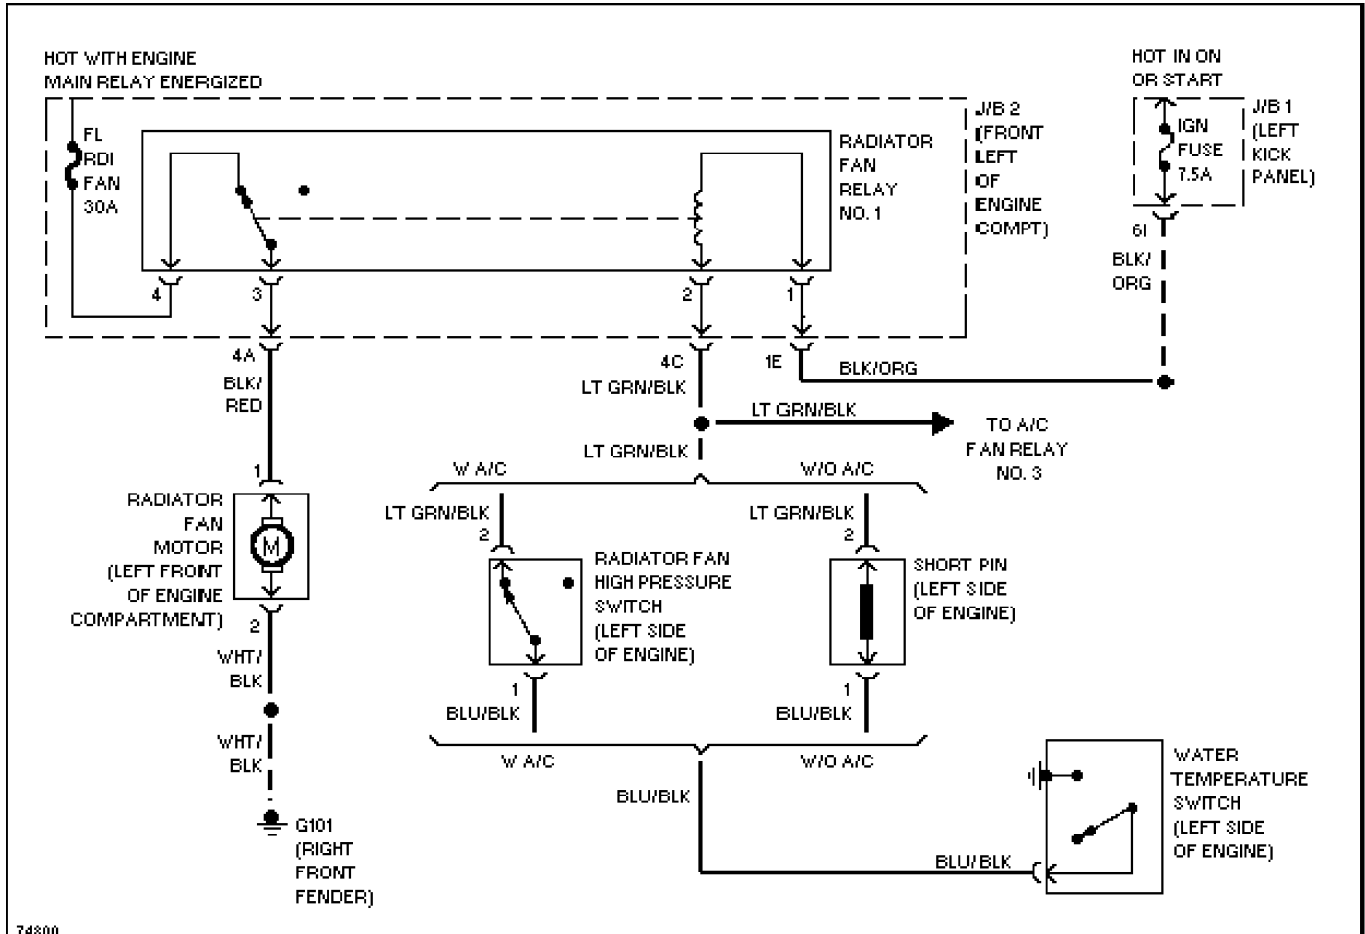

SYSTEM WIRING DIAGRAMS

1988 Toyota Celica

1988 System Wiring Diagrams
Toyota - Celica

COOLING FAN

Cooling Fan Circuit, Lever Switch Type

74801

Cooling Fan Circuit, Push Type Switch

DEFOGGERS

74374 Rear Defogger & Heated Mirrors Circuit, W/ Timer Circuit

60445

Horn Circuit

POWER ANTENNA

74921

Power Antenna Circuit

POWER DOOR LOCKS

Power Mirror Circuit

Radio Circuits, W/O CD Player

STARTING/CHARGING

2.0L, Charging Circuit

2.0L, Starting Circuit, Automatic

74437

Front Wiper/Washer Circuit

74428

Rear Wiper/Washer Circuit